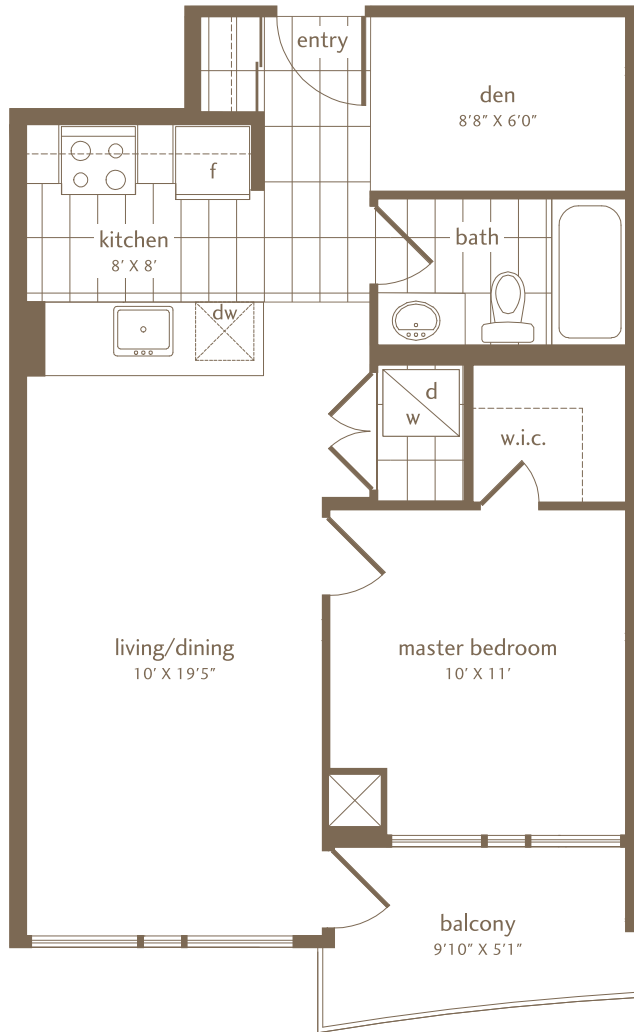

ROBIN

1 BEDROOM + DEN 622 SQ FT BALCONY 59 SQ FT

TOTAL **681** SQ FT

All dimensions, areas and drawings are approximate. Sizes and specifications are subject to change without notice. All illustrations are artist's concept. Actual useable floor space may vary from the stated floor area. E.&O.E.