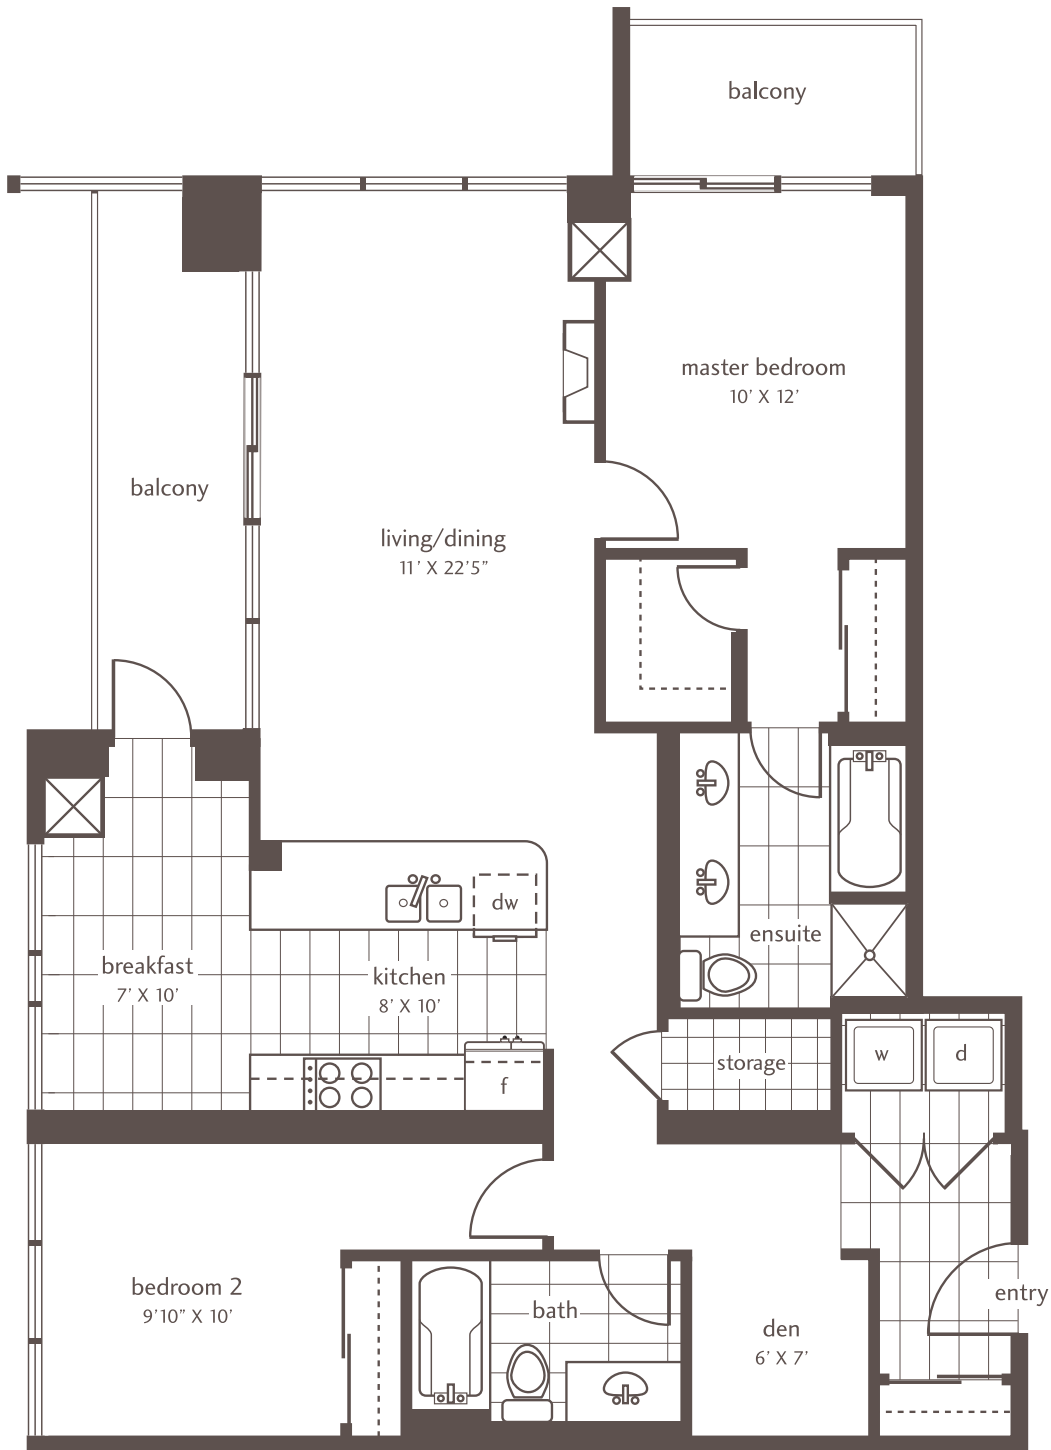

2 BEDROOM + DEN 1190 SQ FT BALCONY 140 SQ FT PH4 TOTAL 1330 SQ FT

floor 46