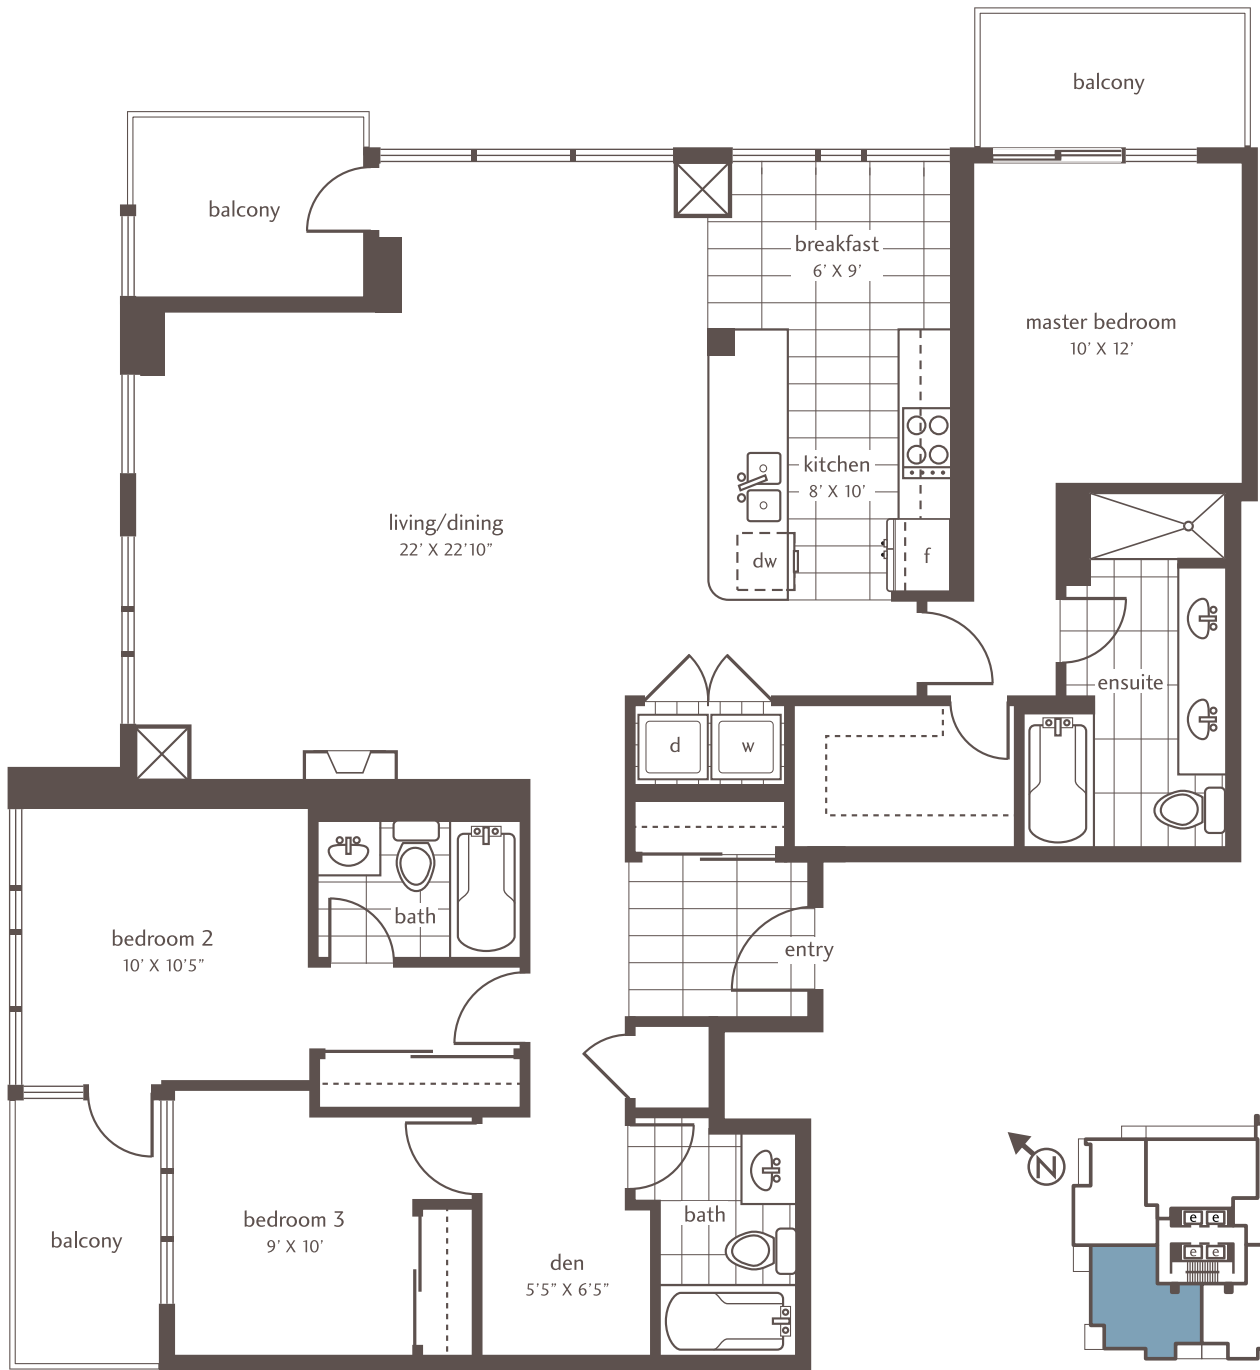

3 BEDROOM + DEN 1570 SQ FT BALCONY 167 SQ FT

PH3

TOTAL 1737 SQ FT

All dimensions, areas and drawings are approximate. Sizes and specifications are subject to change without notice. All illustrations are artist's concept. Actual useable floor space may vary from the stated floor area. E.&O.E.