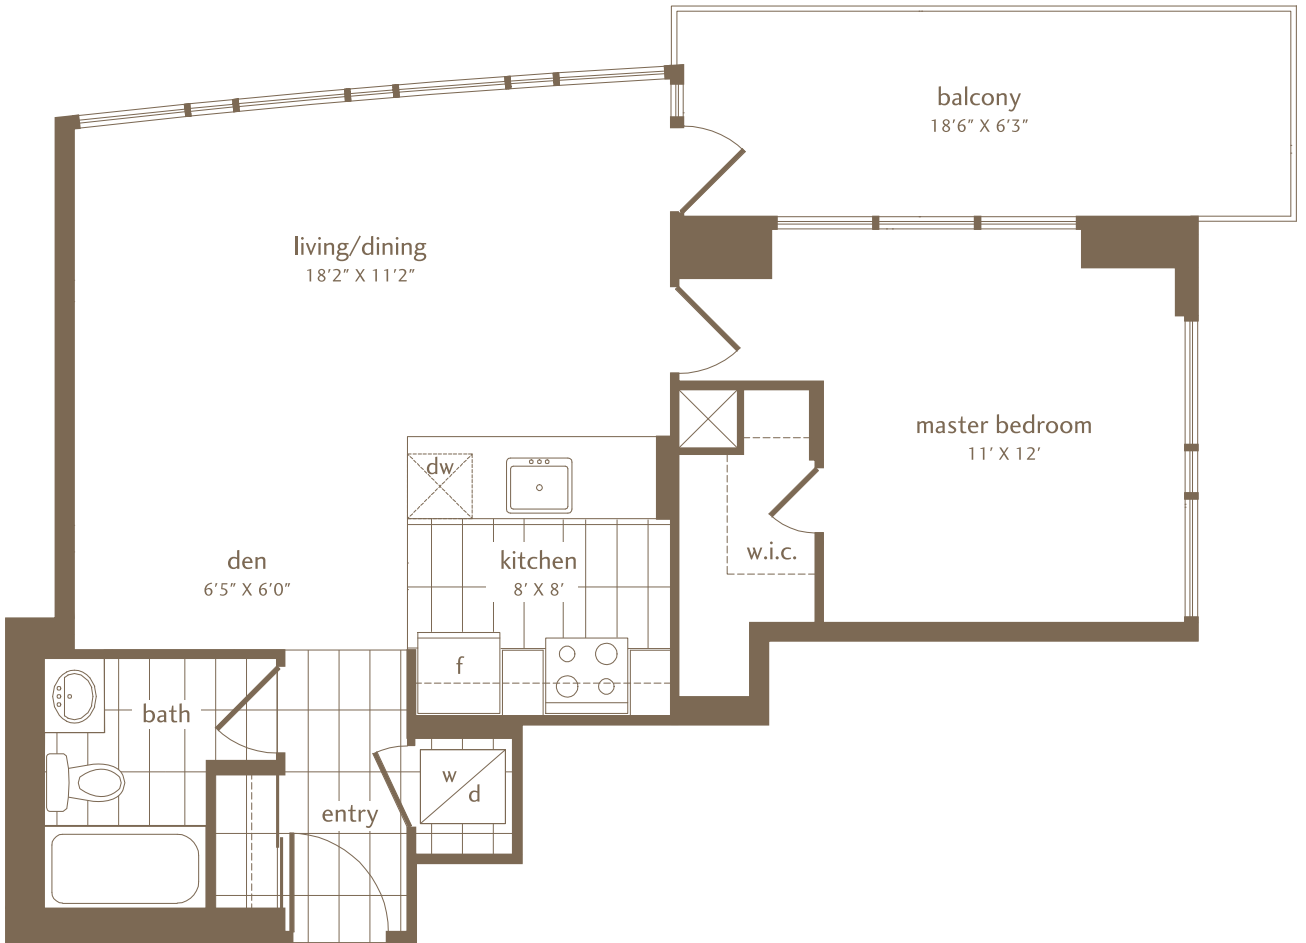

OAK

1 BEDROOM + DEN 677 SQ FT BALCONY 120 SQ FT

TOTAL 797 SQ FT

All dimensions, areas and drawings are approximate. Sizes and specifications are subject to change without notice. All illustrations are artist's concept. Actual useable floor space may vary from the stated floor area. E.&O.E.