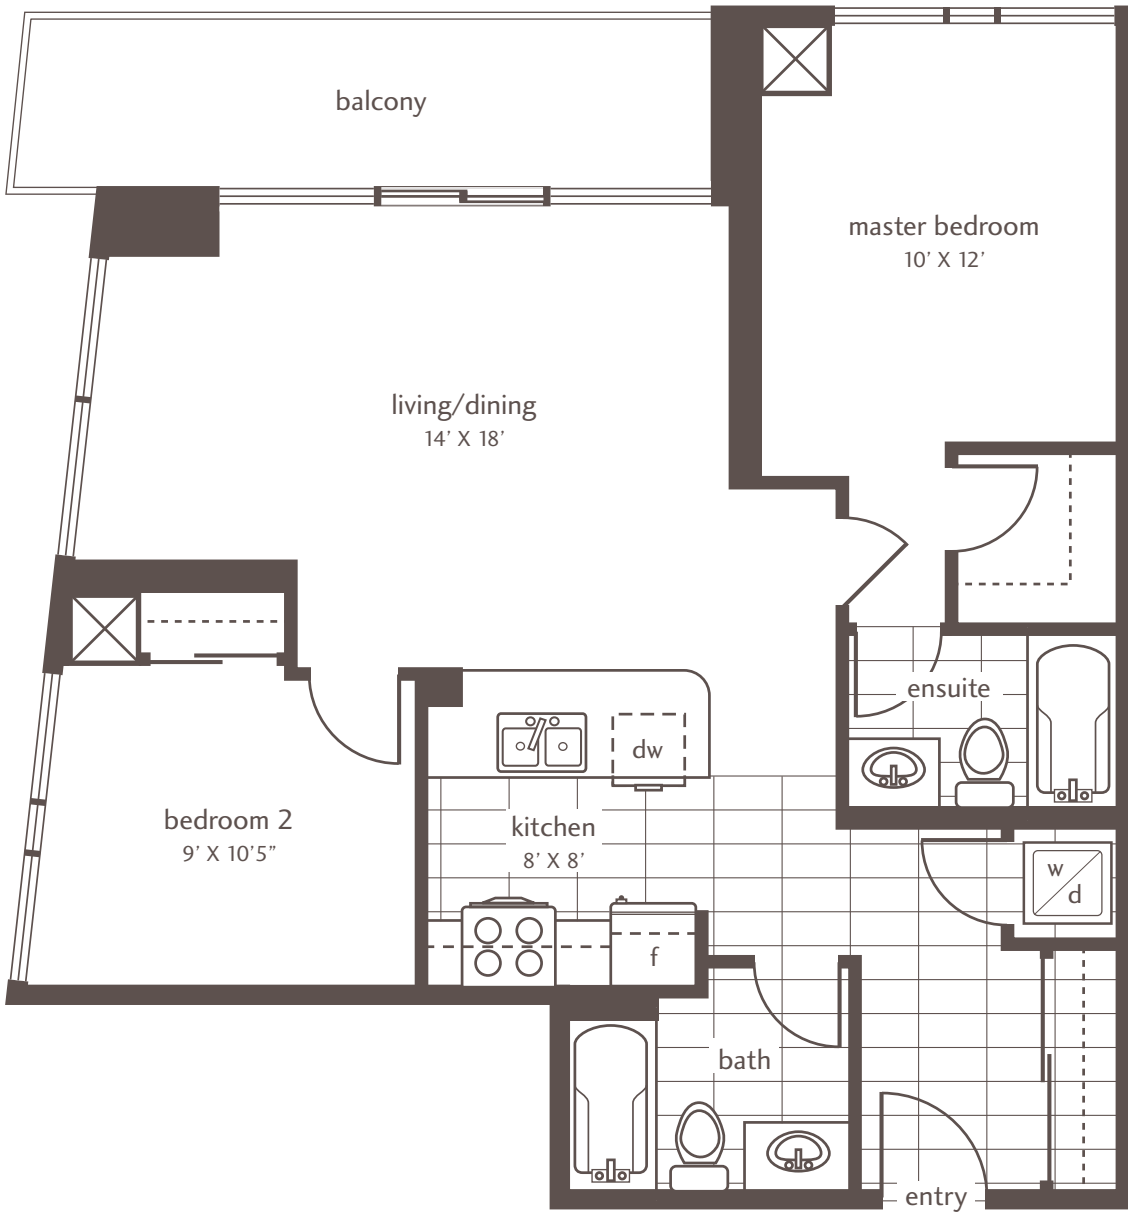

2 BEDROOM 870 SQ FT BALCONY 95 SQ FT

LPH4/PH4

TOTAL 965 SQ FT

floors 35-36

PARKSIDE
VILLAGE
MISSISSAUGA