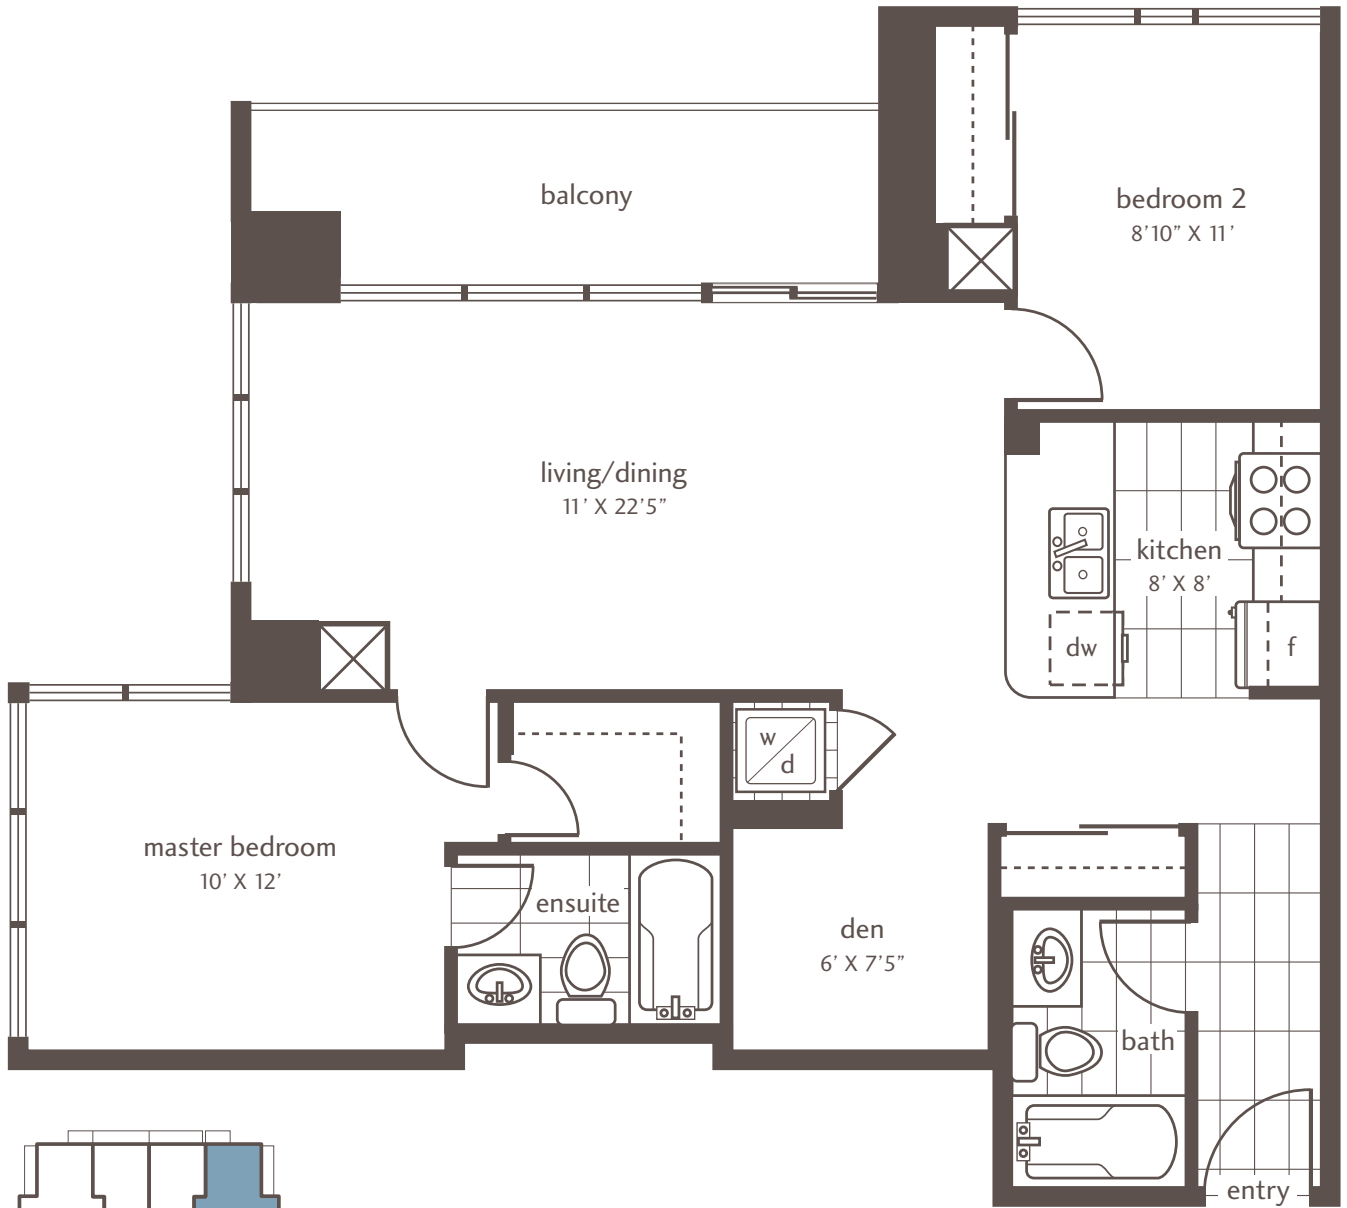

2 BEDROOM + DEN 930 SQ FT BALCONY 90 SQ FT

LPH2

TOTAL 1020 SQ FT

floor 45

All dimensions, areas and drawings are approximate. Sizes and specifications are subject to change without notice. All illustrations are artist's concept. Actual useable floor space may vary from the stated floor area. E.&O.E.