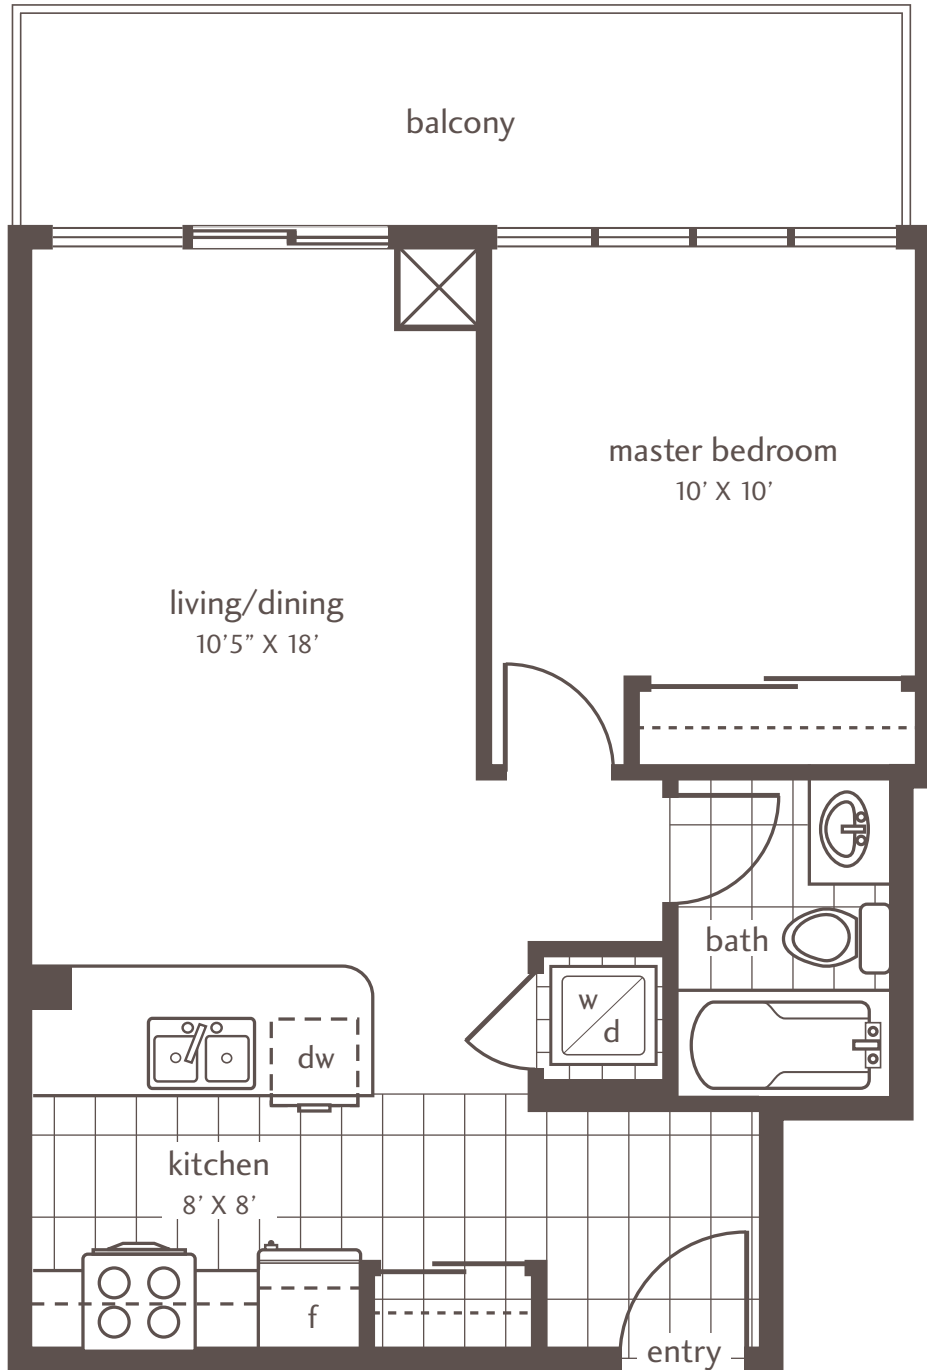

1 BEDROOM 575 SQ FT BALCONY 105 SQ FT

LPH1

TOTAL 680 SQ FT

floor 45

PARKSIDE
VILLAGE
MISSISSAUGA