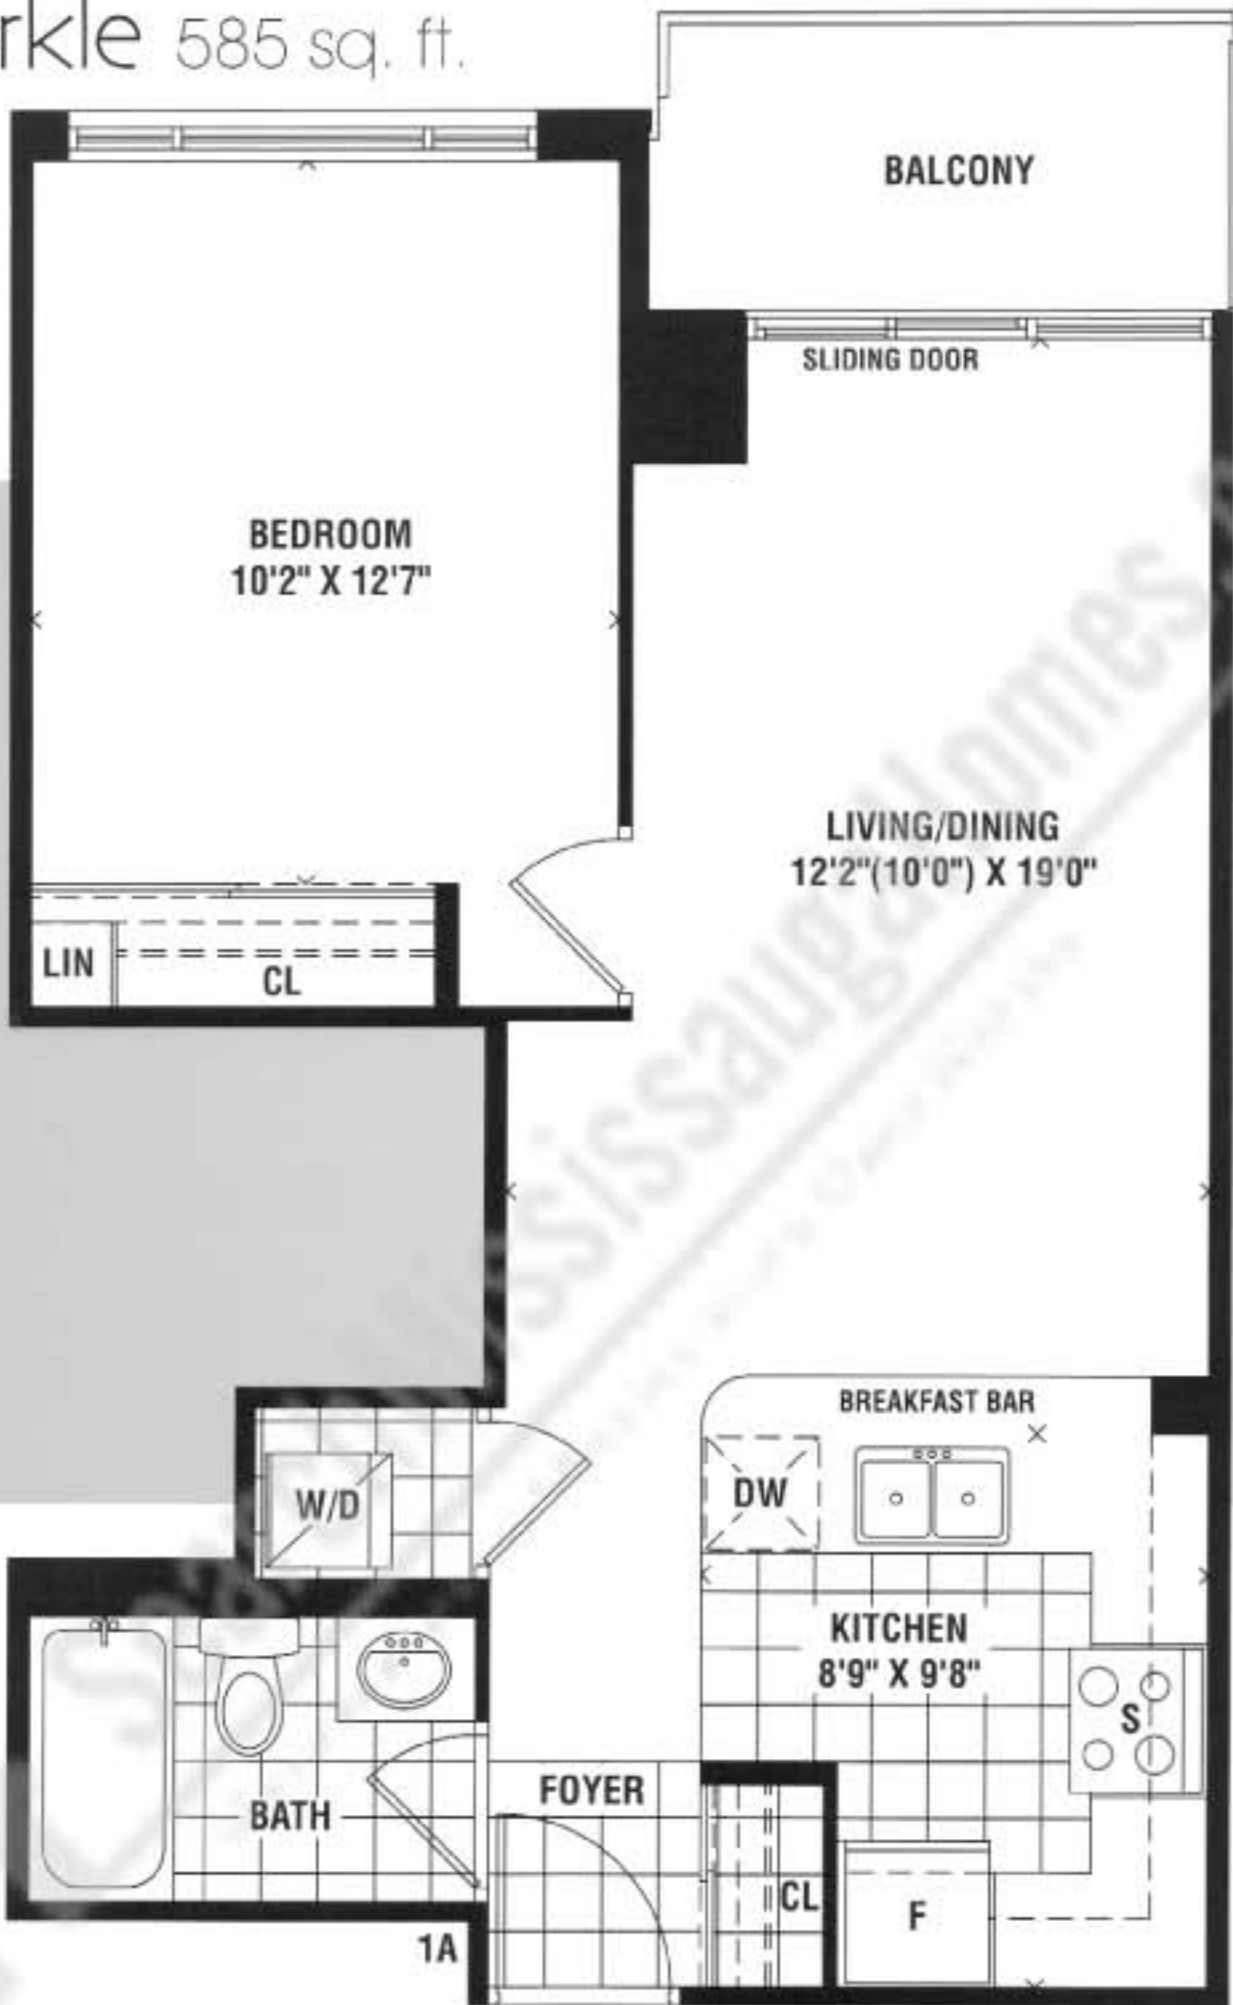

Sparkle 585 sq. ft.

FLOOR 6-PH

Materials, specifications and floor plans are subject to change without notice. All floor plans are approximate dimensions. Actual usable floor space may vary from the stated floor area. E&OE.