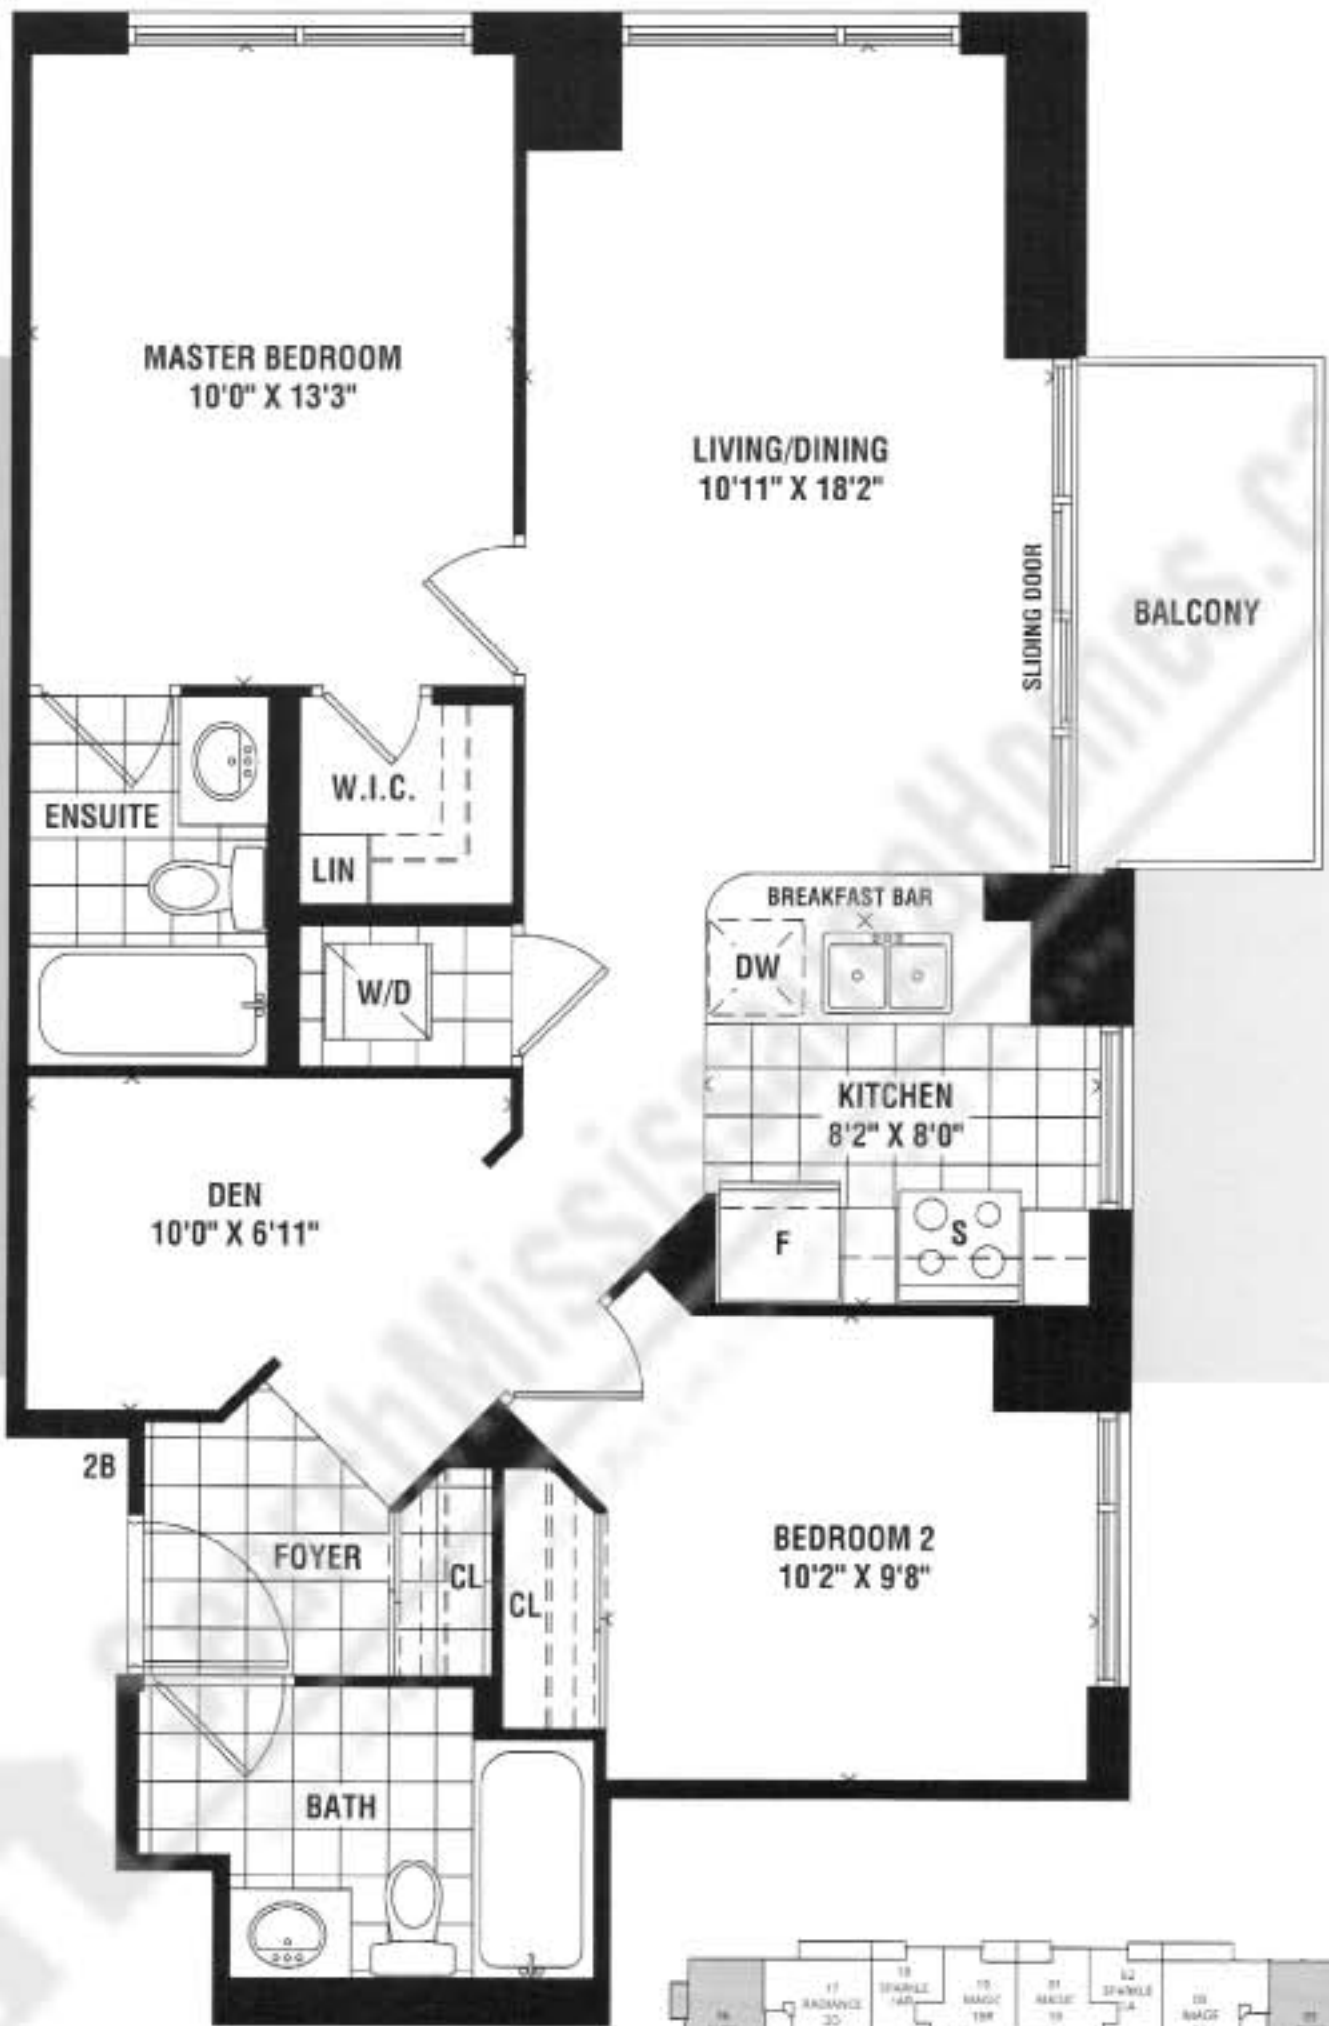

# Mirage 948 sq. ft.

FLOOR 6-PH

FLOOR 5

FLOOR 3

Materials, specifications and floor plans are subject to change without notice. All floor plans are approximate dimensions. Actual usable floor space may vary from the stated floor area. © 2011

Pure 860 sq. ft.

Materials, specifications and floor plans are subject to change without notice. All floor plans are approximate dimensions. Actual usable floor space may vary from the stated floor area. E.A.G.O.

Image 773 sq. ft.

FLOOR 6-PH

Materials, specifications and floor plans are subject to change without notice. All floor plans are approximate dimensions. All of visible floor space may vary from the stated floor area. © 2013

# Radiance 746 sq. ft.

Materials, specifications and floor plans are subject to change without notice. All floor plans are approximate dimensions. Actual usable floor space may vary from the stated floor area. L&S21