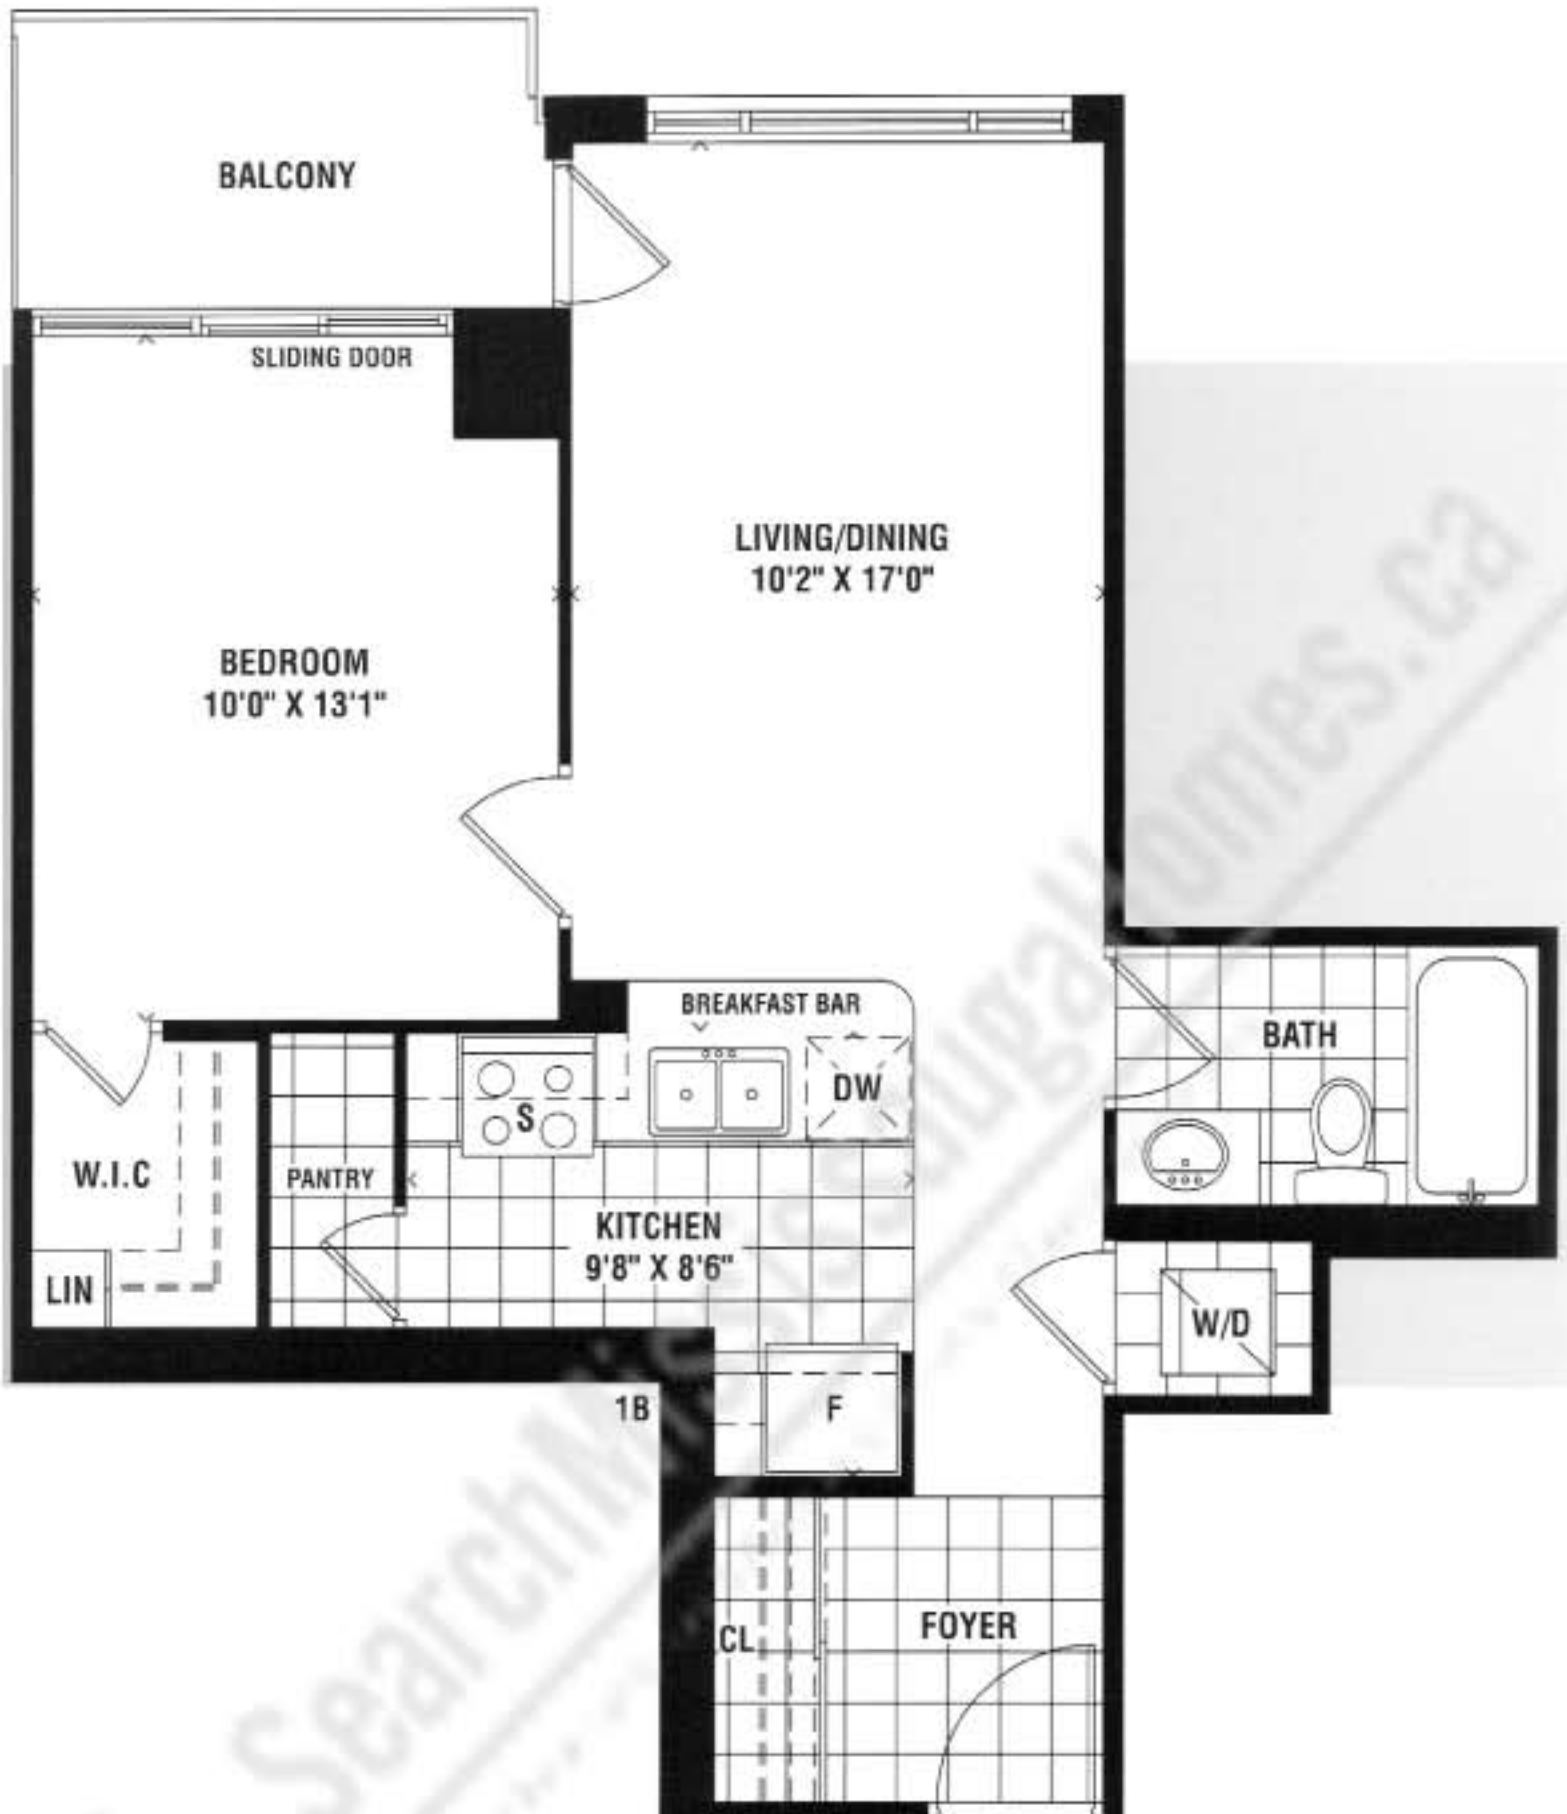

Pure 860 sq. ft.

Materials, specifications and floor plans are subject to change without notice. All floor plans are approximate dimensions. Actual usable floor space may vary from the stated floor area. E.A.G.O.

# Radiance 746 sq. ft.

Materials, specifications and floor plans are subject to change without notice. All floor plans are approximate dimensions. Actual usable floor space may vary from the stated floor area. L&S21

# Rainbow 629 sq. ft.

FLOOR 6-PH

FLOOR 5

Materials, specifications and floor plans are subject to change without notice. All floor plans are approximate dimensions. Actual usable floor space may vary from the stated floor area. S.A.O.E.

# Magic 614 sq. ft.

FLOOR 6-PH

Materials, specifications and floor plans are subject to change without notice. All floor plans are approximate dimensions. Actual usable floor space may vary from the stated floor area. L&L