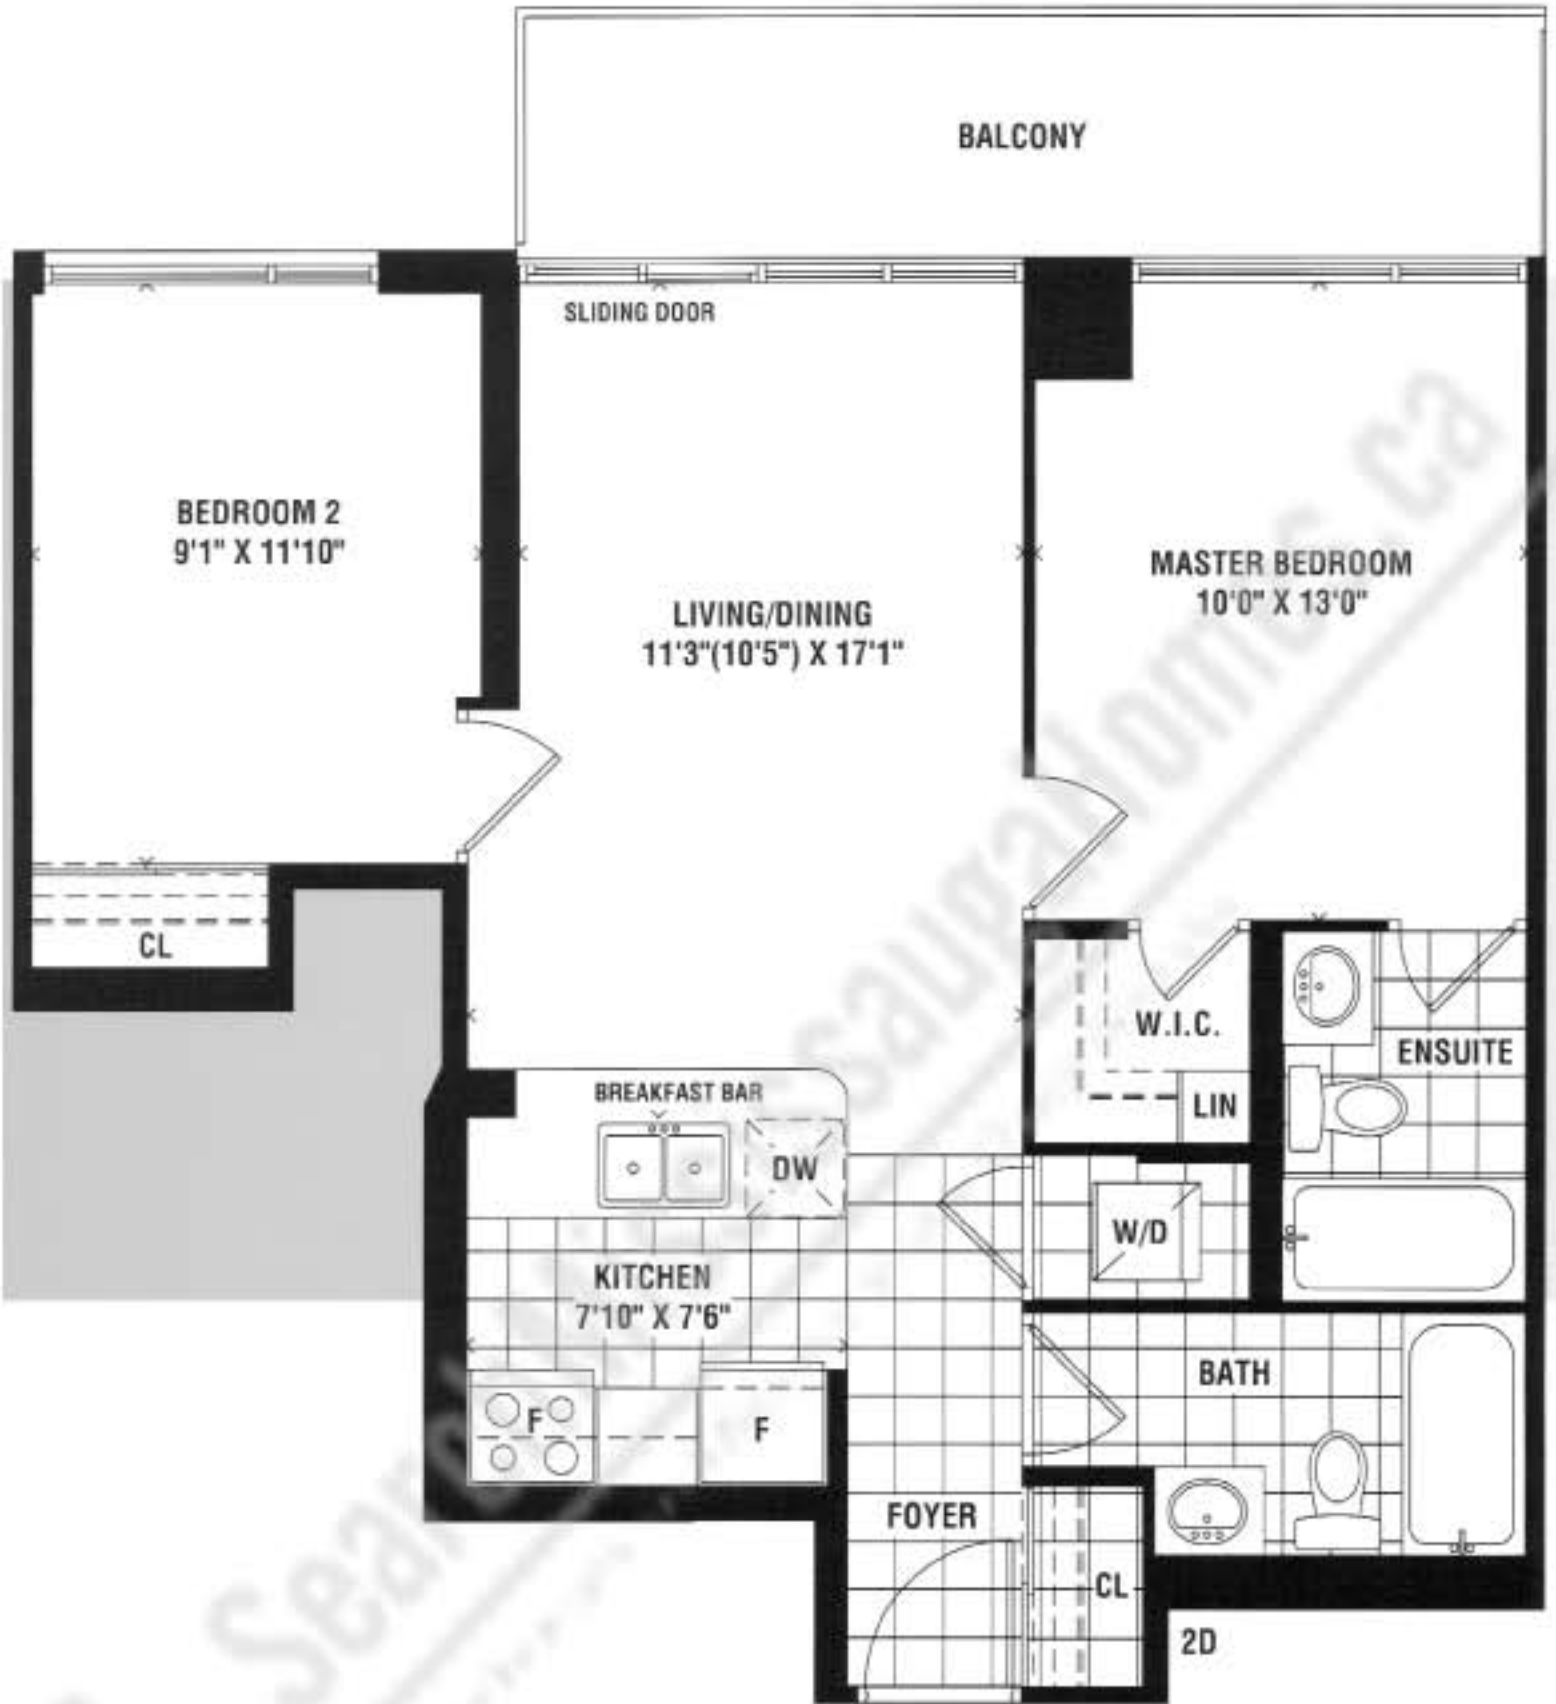

# Mirage 948 sq. ft.

FLOOR 6-PH

FLOOR 5

FLOOR 3

Materials, specifications and floor plans are subject to change without notice. All floor plans are approximate dimensions. Actual usable floor space may vary from the stated floor area. © 2011

Pure 860 sq. ft.

Materials, specifications and floor plans are subject to change without notice. All floor plans are approximate dimensions. Actual usable floor space may vary from the stated floor area. E.A.G.O.

Image 773 sq. ft.

FLOOR 6-PH

Materials, specifications and floor plans are subject to change without notice. All floor plans are approximate dimensions. All of visible floor space may vary from the stated floor area. © 2013

# Radiance 746 sq. ft.

Materials, specifications and floor plans are subject to change without notice. All floor plans are approximate dimensions. Actual usable floor space may vary from the stated floor area. L&S21