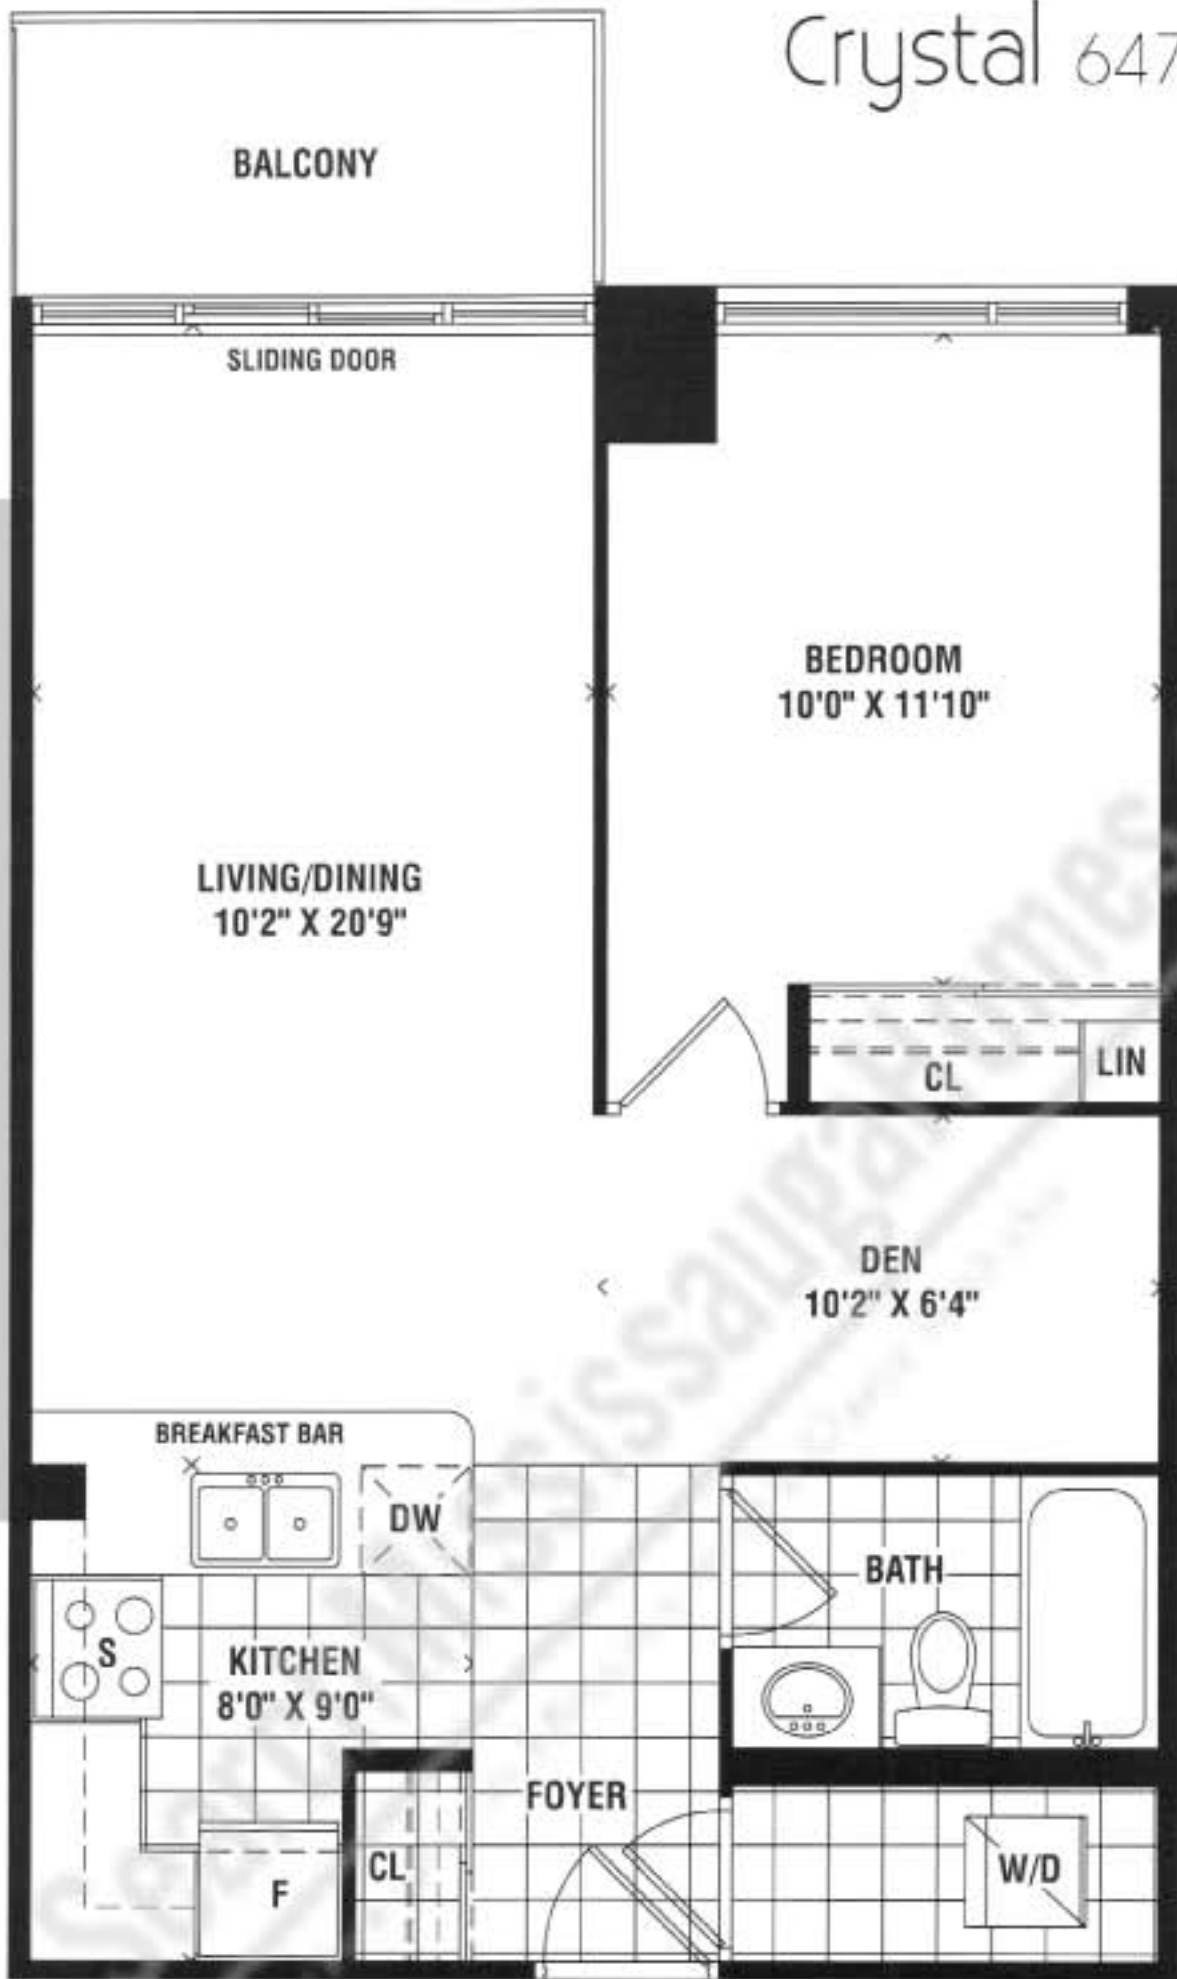

Crystal 647 sq. ft.

1G