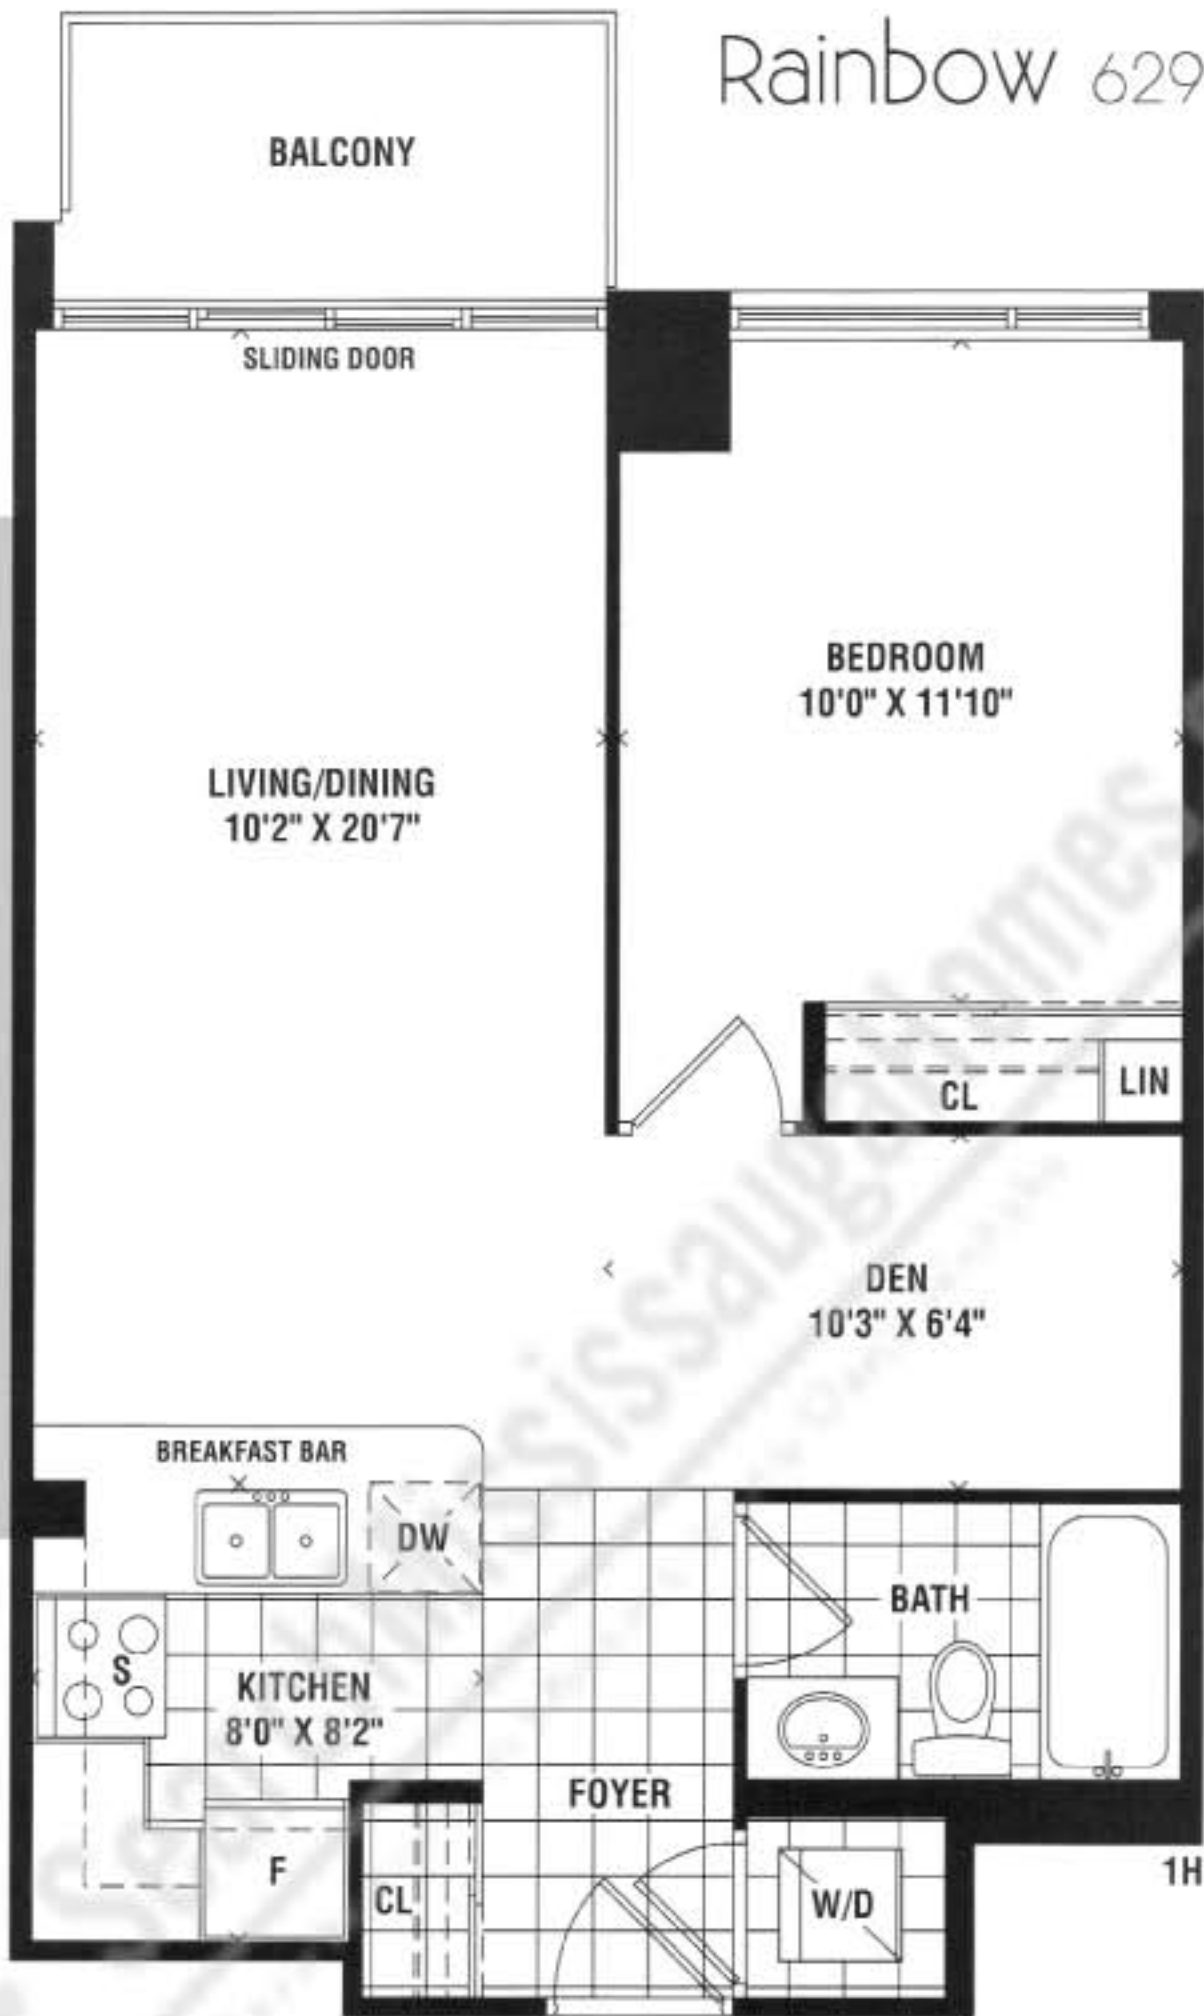

# Radiance 746 sq. ft.

Materials, specifications and floor plans are subject to change without notice. All floor plans are approximate dimensions. Actual usable floor space may vary from the stated floor area. L&S21

# Prism 636 sq. ft.

FLOOR 6-PH

FLOOR 5

Materials, specifications and floor plans are subject to change without notice. All floor plans are approximate dimensions. Actual usable floor space may vary from the stated floor area. P.032

# Rainbow 629 sq. ft.

FLOOR 6-PH

FLOOR 5

Materials, specifications and floor plans are subject to change without notice. All floor plans are approximate dimensions. Actual usable floor space may vary from the stated floor area. S.A.O.E.

# Magic 614 sq. ft.

FLOOR 6-PH

Materials, specifications and floor plans are subject to change without notice. All floor plans are approximate dimensions. Actual usable floor space may vary from the stated floor area. L&L