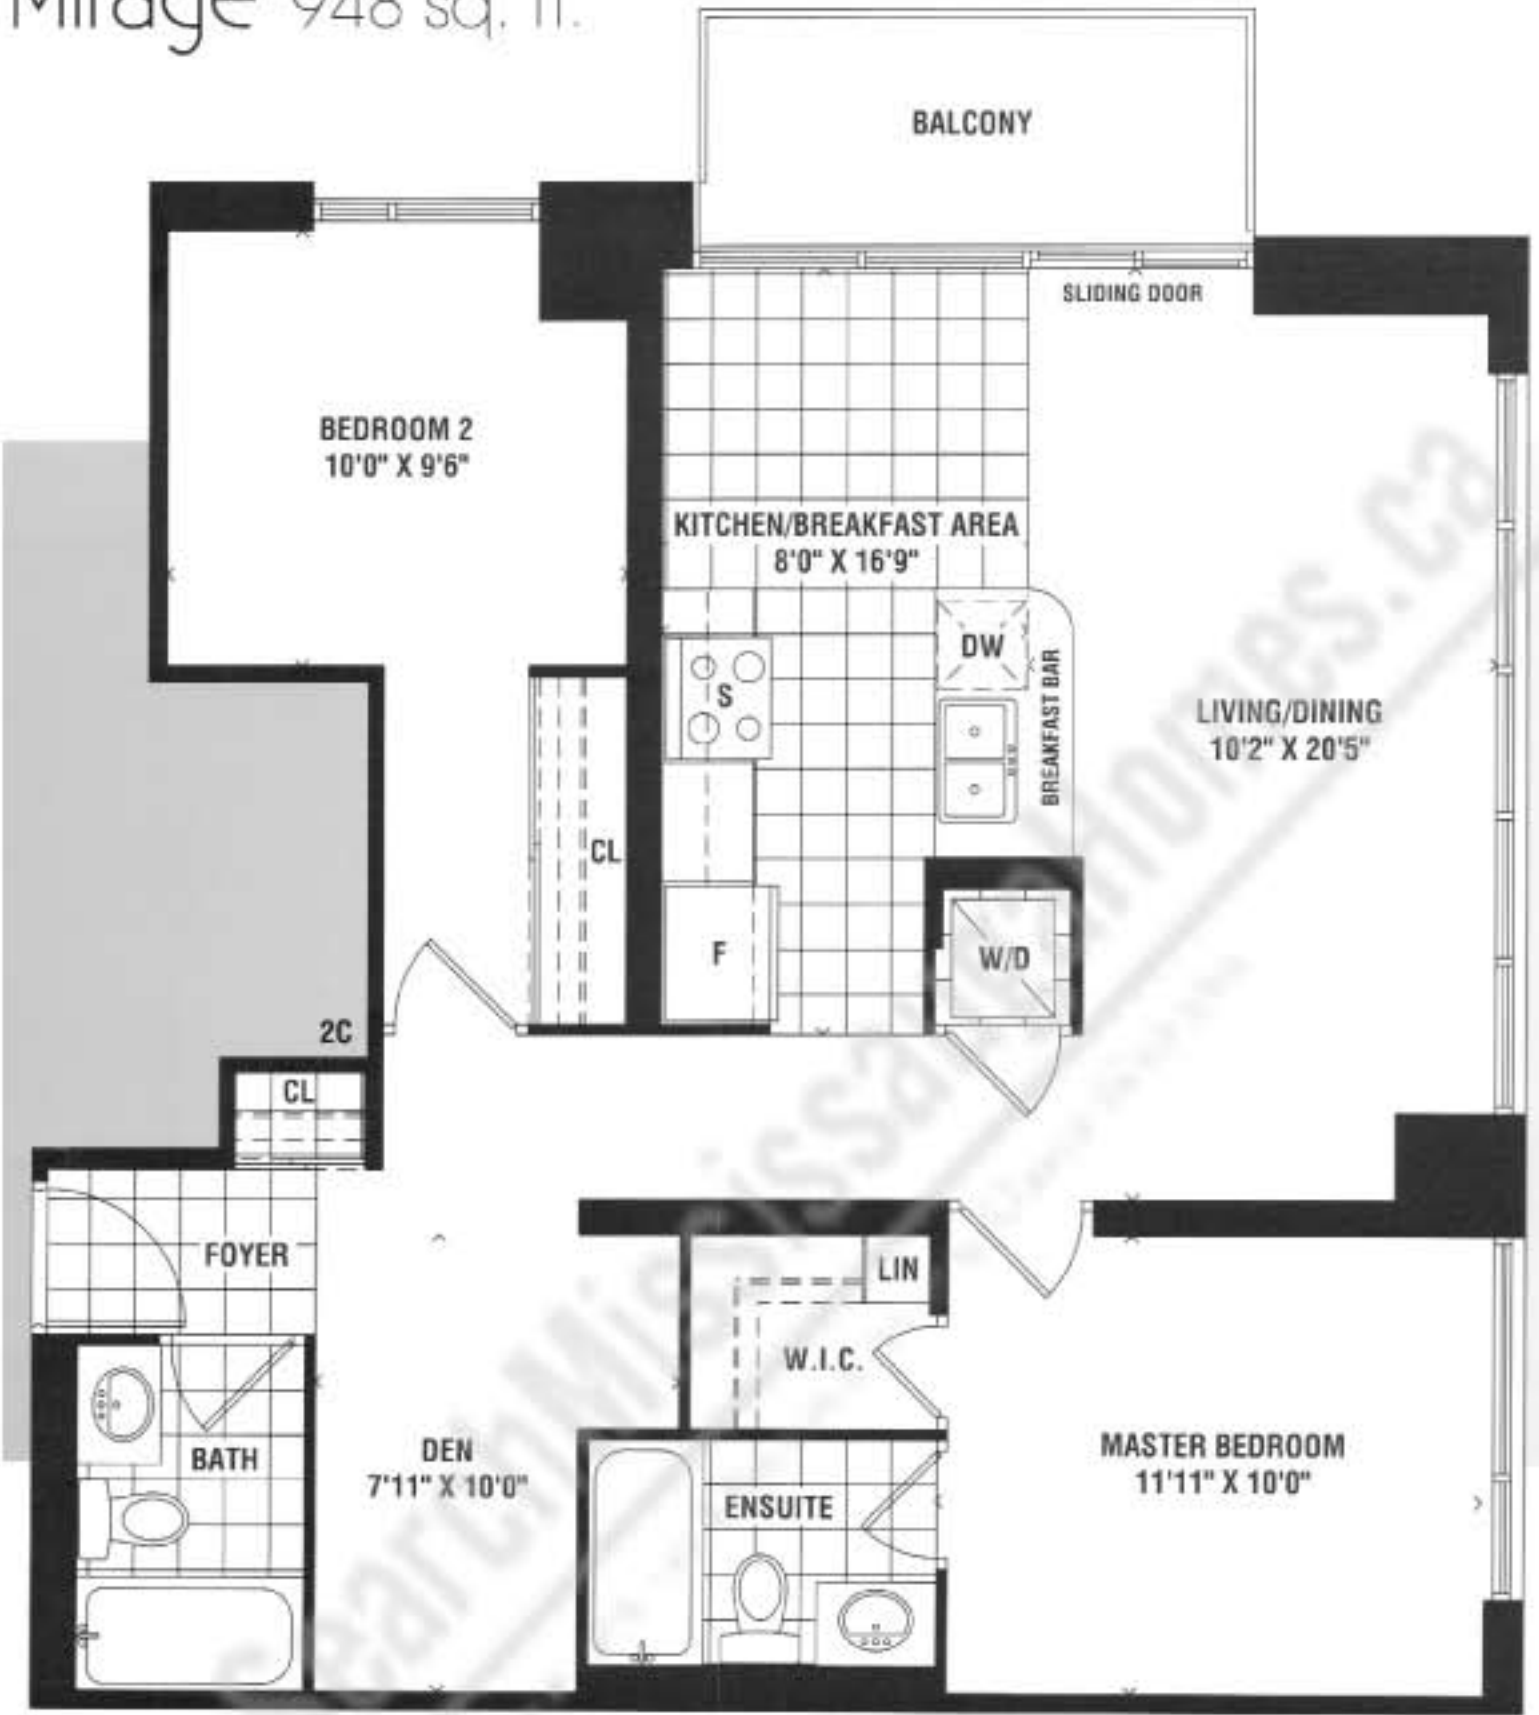

# Mirage 948 sq. ft.

FLOOR 6-PH

FLOOR 5

FLOOR 3

Materials, specifications and floor plans are subject to change without notice. All floor plans are approximate dimensions. Actual usable floor space may vary from the stated floor area. © 2011

Pure 860 sq. ft.

Materials, specifications and floor plans are subject to change without notice. All floor plans are approximate dimensions. Actual usable floor space may vary from the stated floor area. E.A.G.O.

Image 773 sq. ft.

FLOOR 6-PH

Materials, specifications and floor plans are subject to change without notice. All floor plans are approximate dimensions. All of visible floor space may vary from the stated floor area. © 2013

# Radiance 746 sq. ft.

Materials, specifications and floor plans are subject to change without notice. All floor plans are approximate dimensions. Actual usable floor space may vary from the stated floor area. L&S21