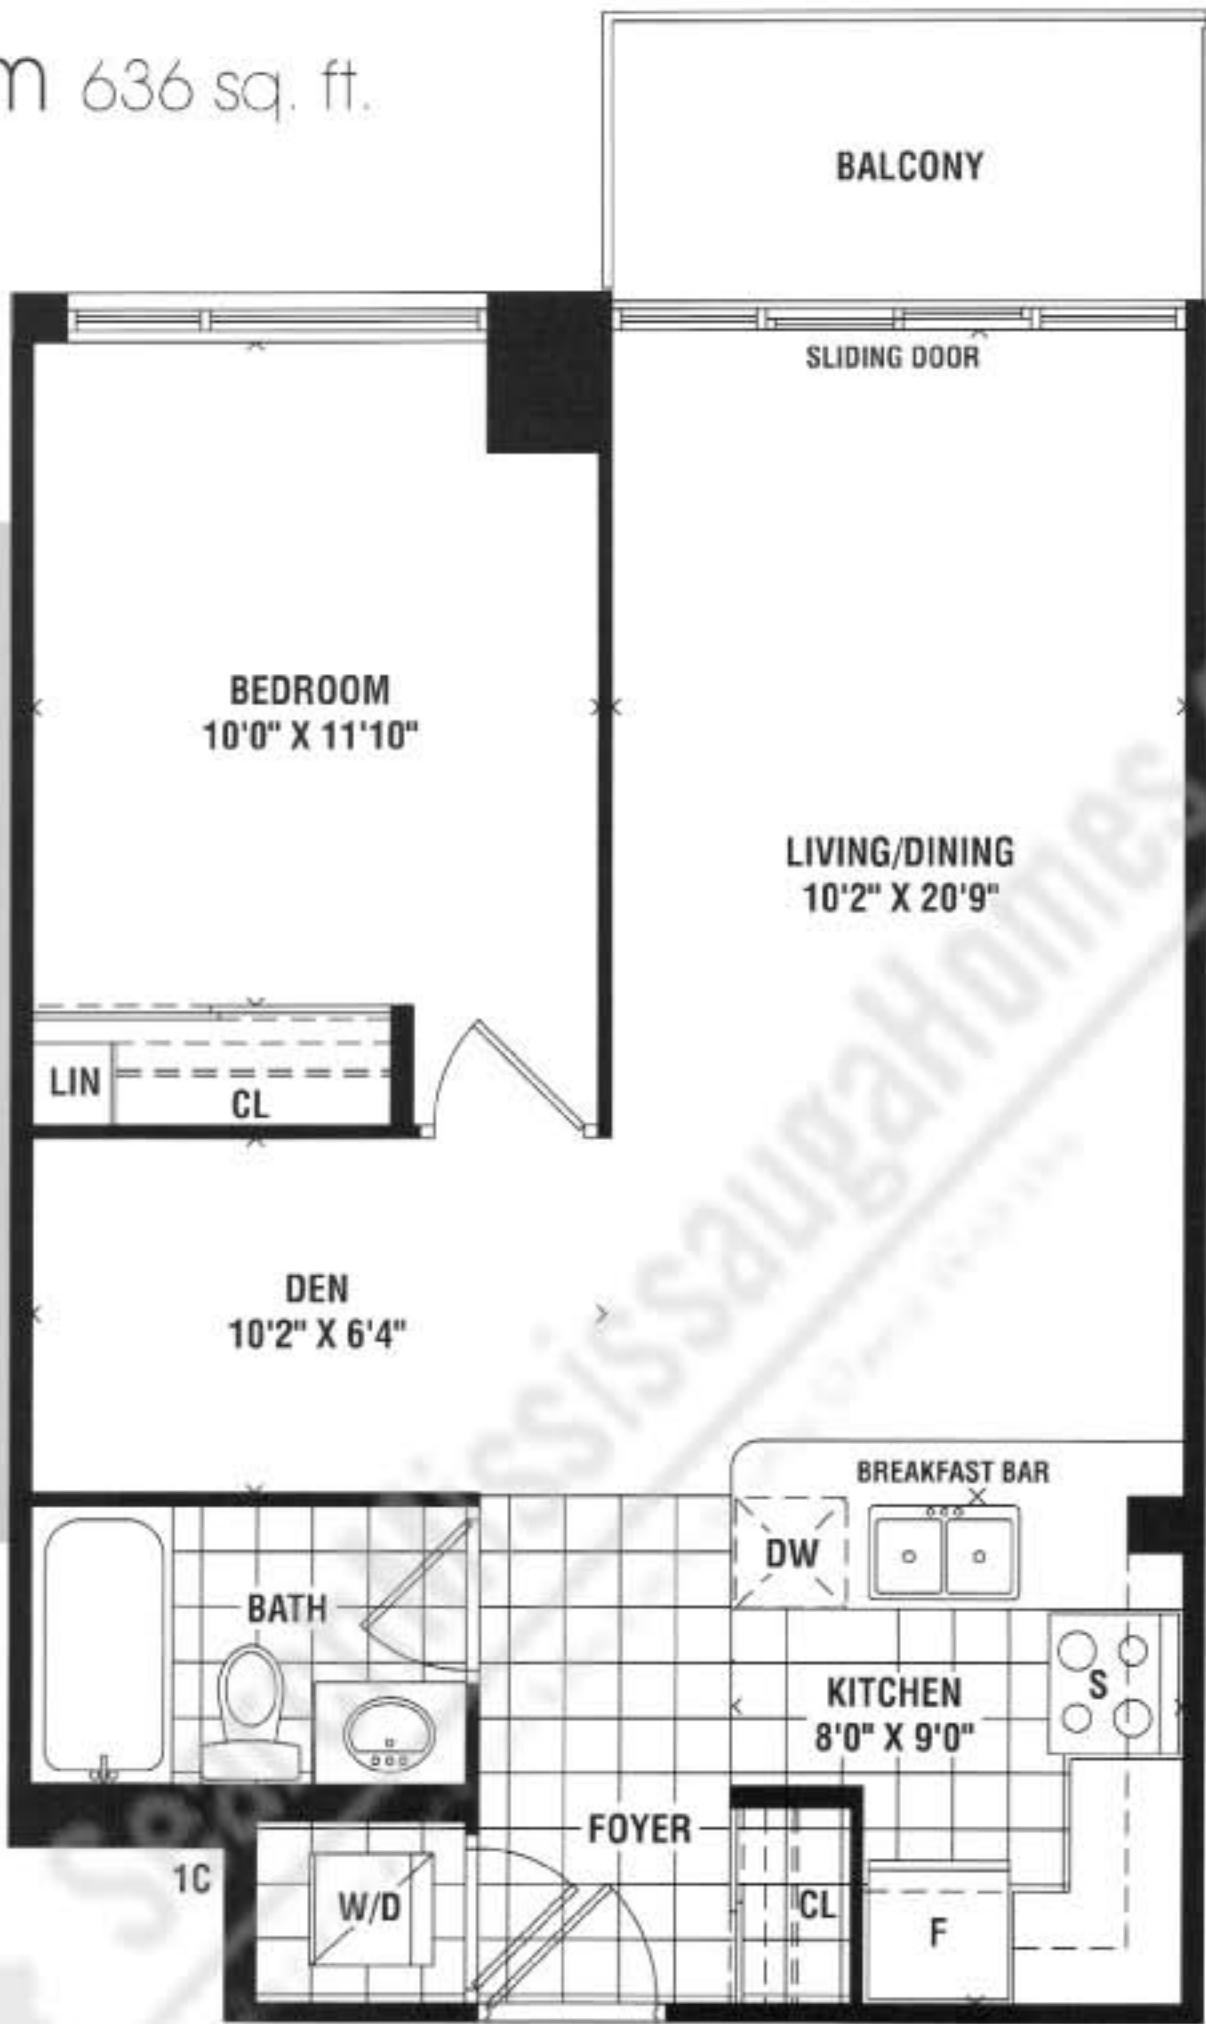

Prism 636 sq. ft.

FLOOR 6-PH