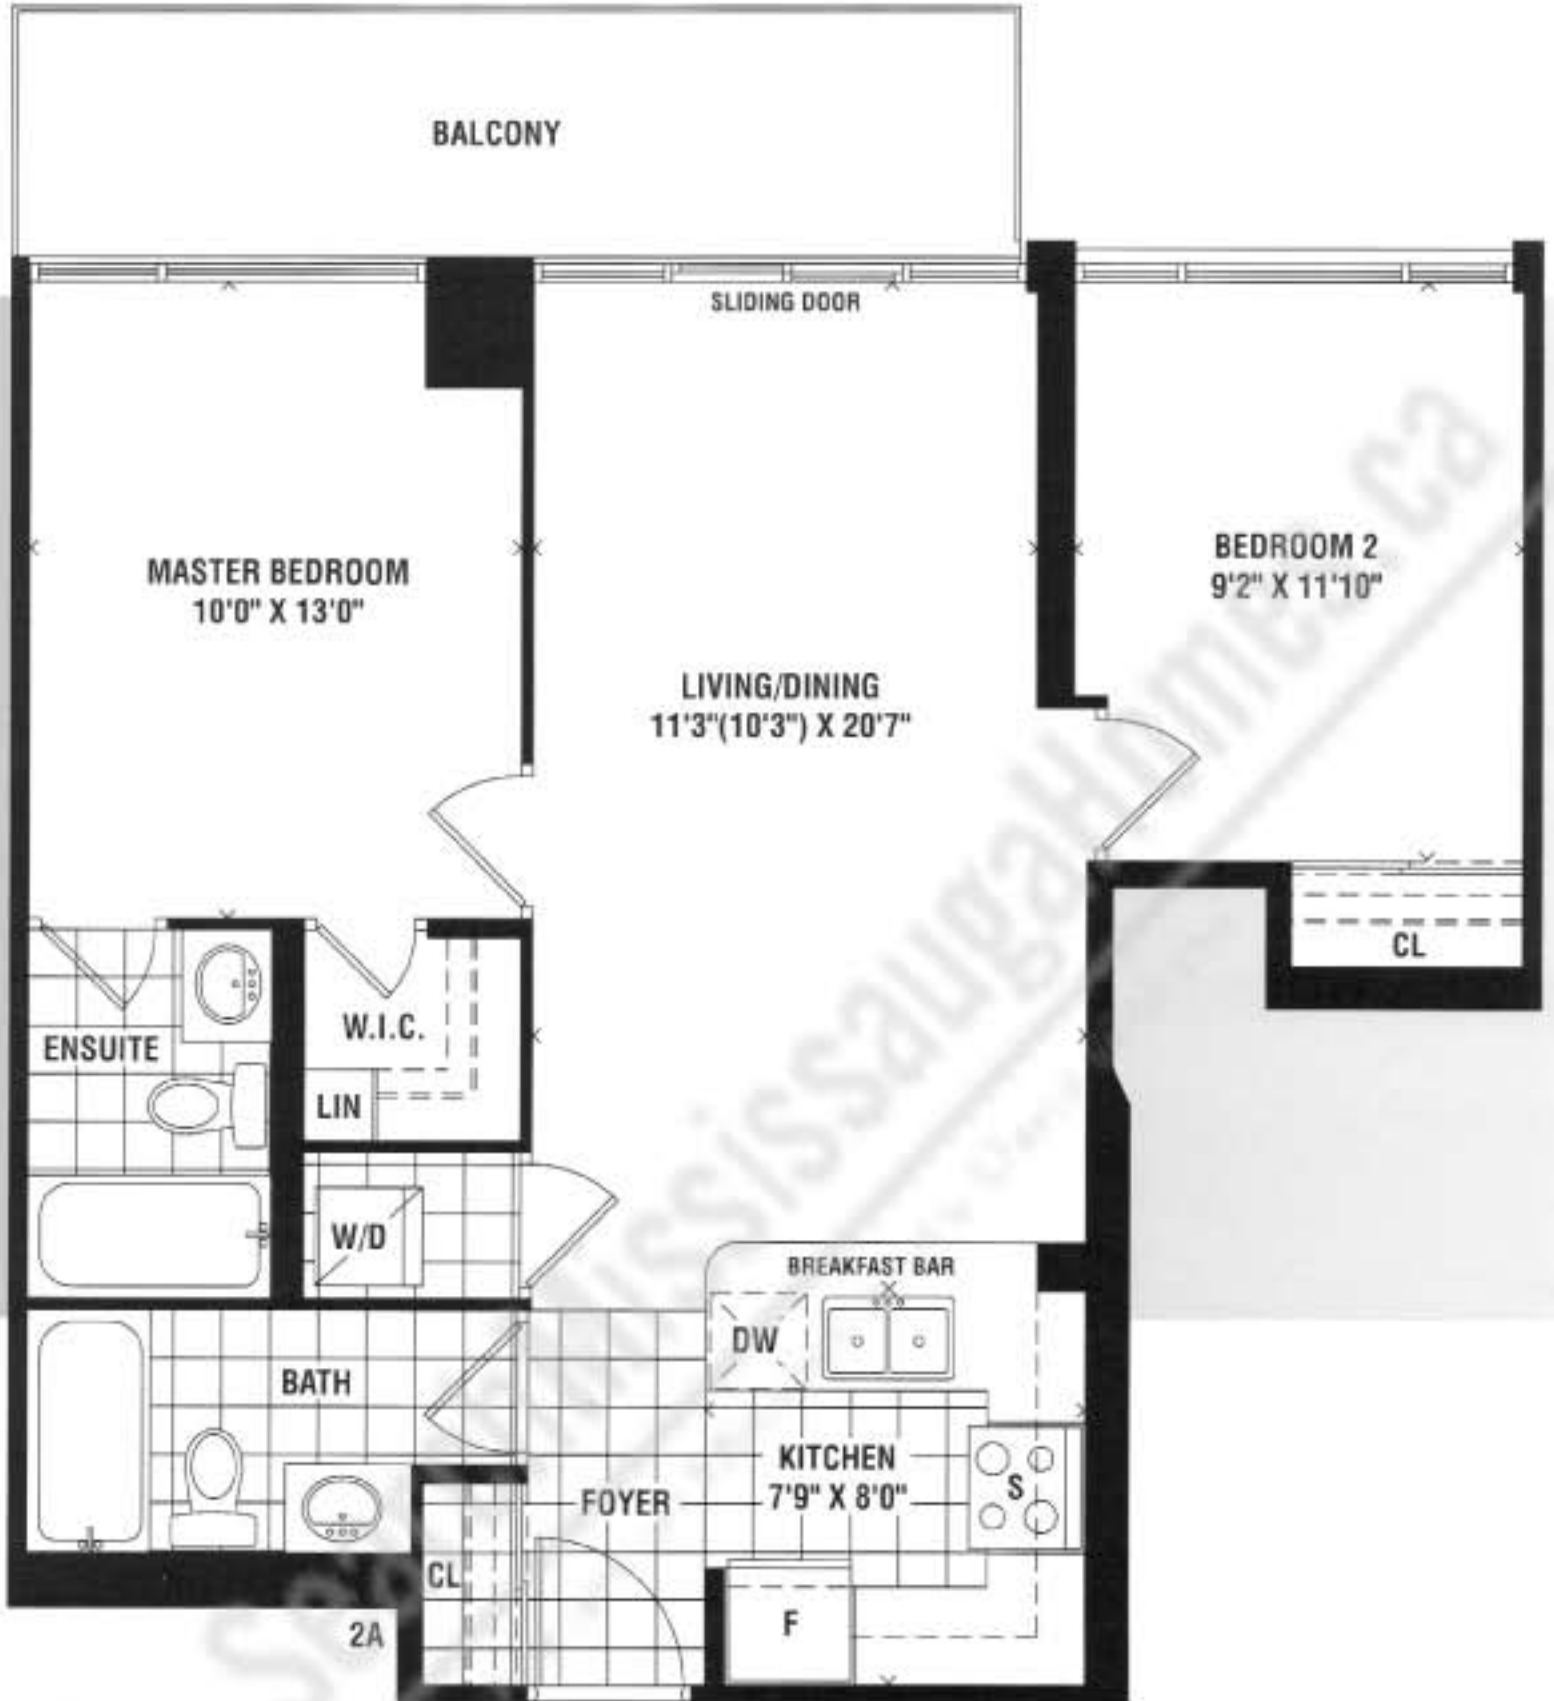

# Mirage 948 sq. ft.

FLOOR 6-PH

FLOOR 5

FLOOR 3

Materials, specifications and floor plans are subject to change without notice. All floor plans are approximate dimensions. Actual usable floor space may vary from the stated floor area. © 2011

Pure 860 sq. ft.

Materials, specifications and floor plans are subject to change without notice. All floor plans are approximate dimensions. Actual usable floor space may vary from the stated floor area. E.A.G.O.

Image 773 sq. ft.

FLOOR 6-PH

Materials, specifications and floor plans are subject to change without notice. All floor plans are approximate dimensions. All of visible floor space may vary from the stated floor area. © 2013

# Radiance 746 sq. ft.

Materials, specifications and floor plans are subject to change without notice. All floor plans are approximate dimensions. Actual usable floor space may vary from the stated floor area. L&S21