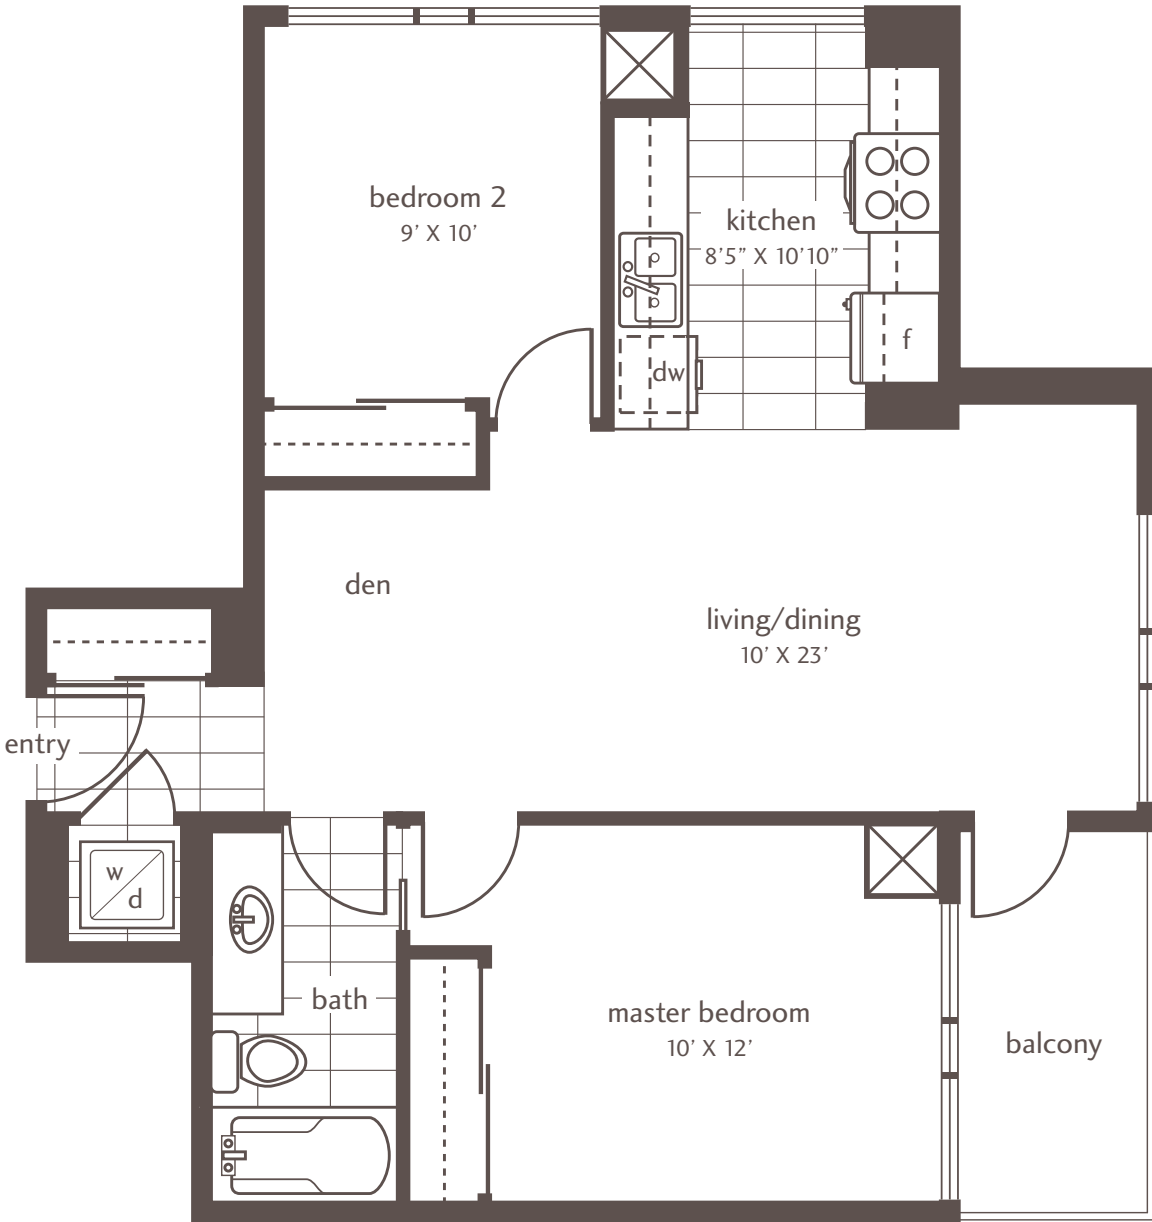

2 BEDROOM + DEN 750 SQ FT BALCONY 50 SQ FT **LPH8/PH8** TOTAL 800 SQ FT

floors 35-36

PARKSIDE VILLAGE
MISSISSAUGA