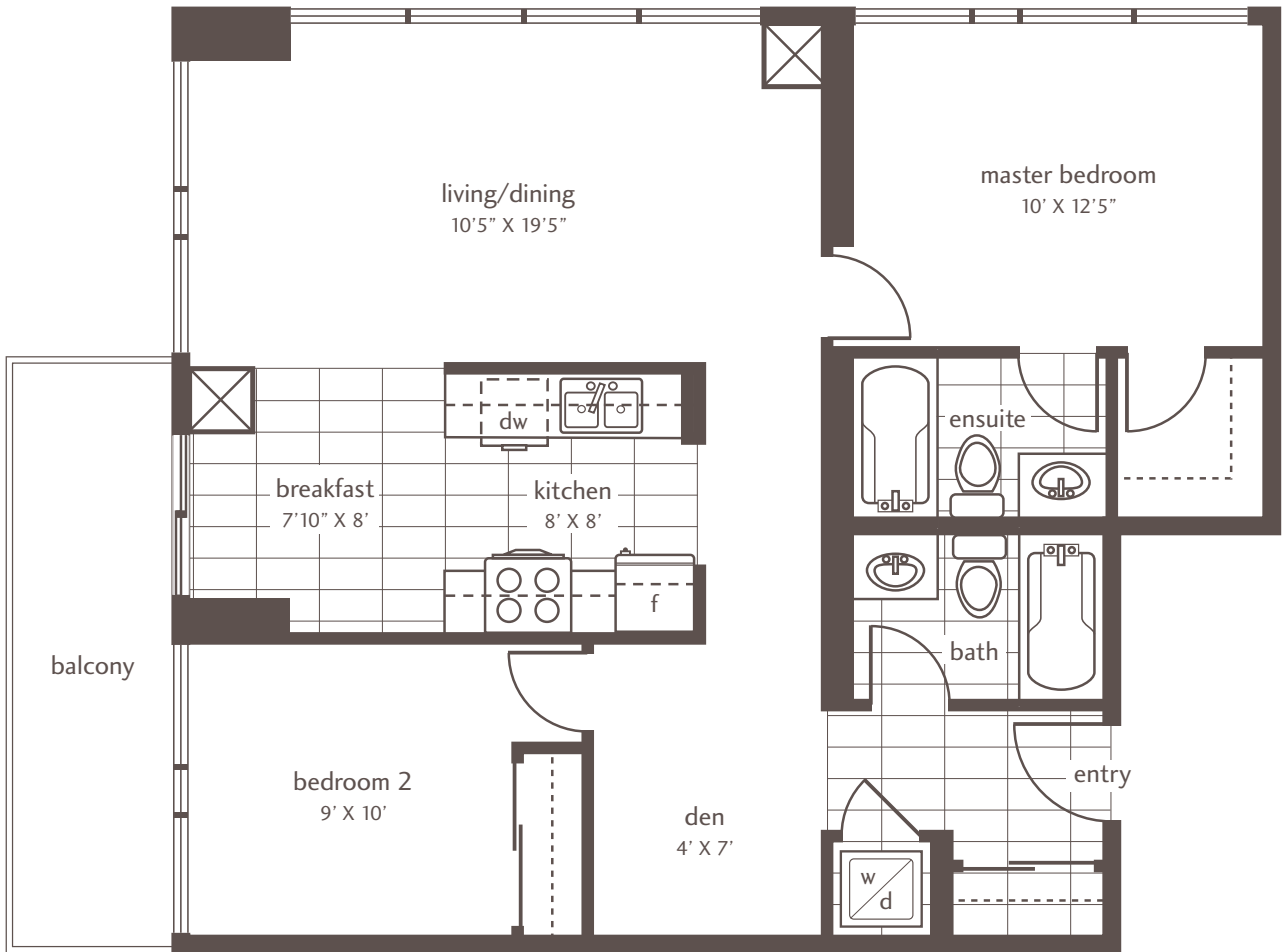

2 BEDROOM + DEN 915 SQ FT BALCONY 90 SQ FT **LPH6/PH6** TOTAL 1005 SQ FT

floors 35-36

All dimensions, areas and drawings are approximate. Sizes and specifications are subject to change without notice. All illustrations are artist's concept. Actual useable floor space may vary from the stated floor area. E.&O.E.