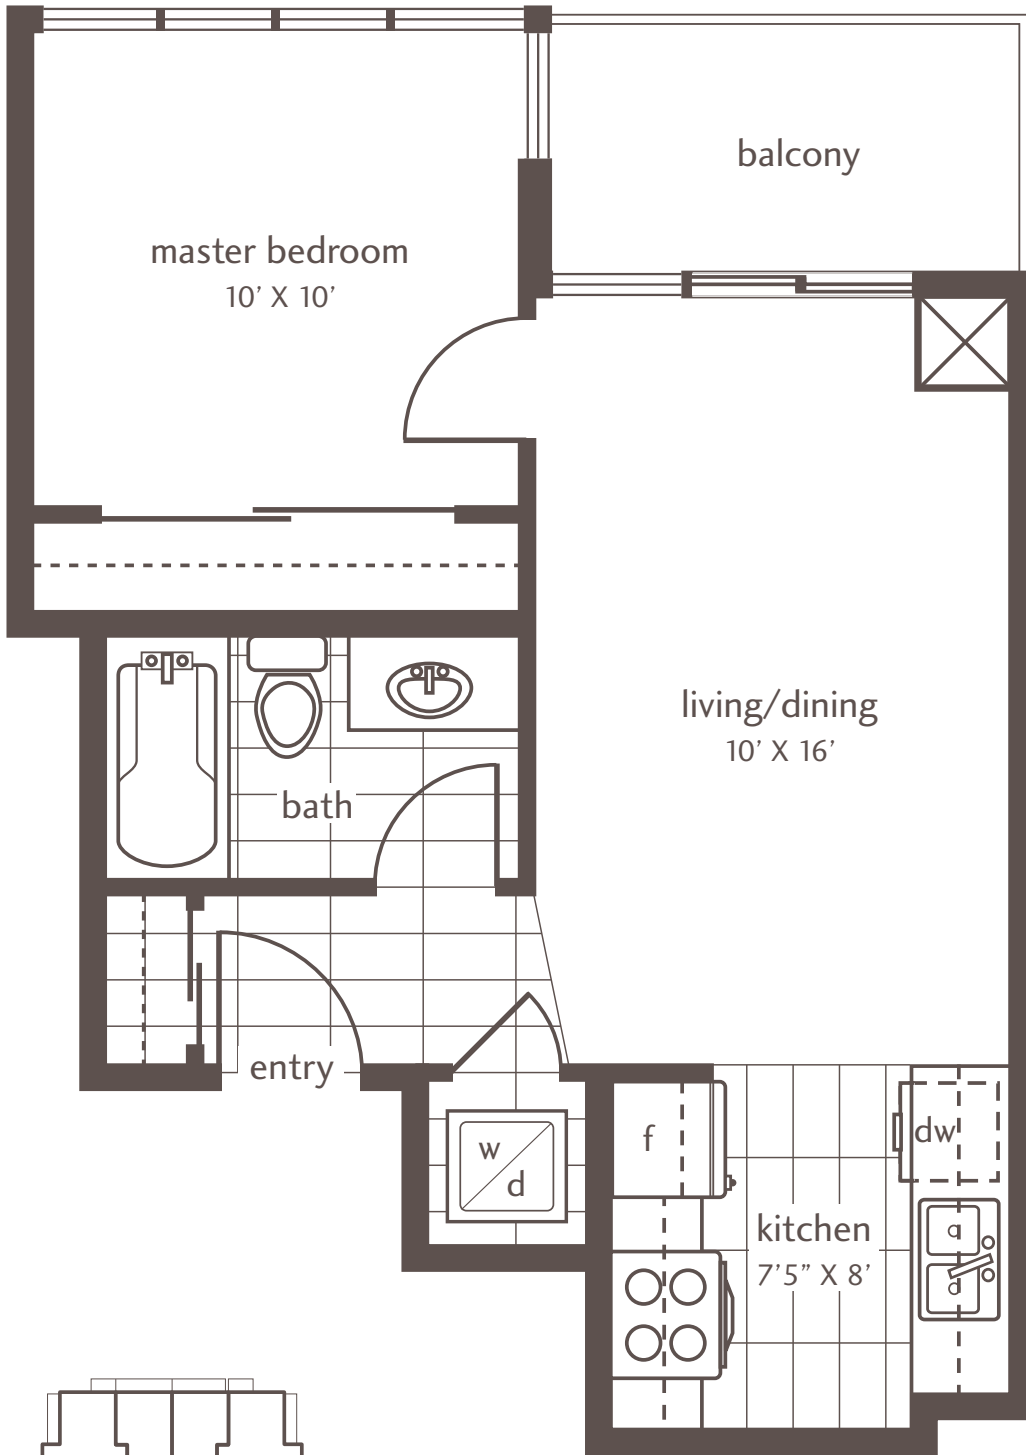

1 BEDROOM 505 SQ FT BALCONY 55 SQ FT **LPH5/LPH6** TOTAL 560 SQ FT

floor 45

**PARKSIDE
VILLAGE**
MISSISSAUGA