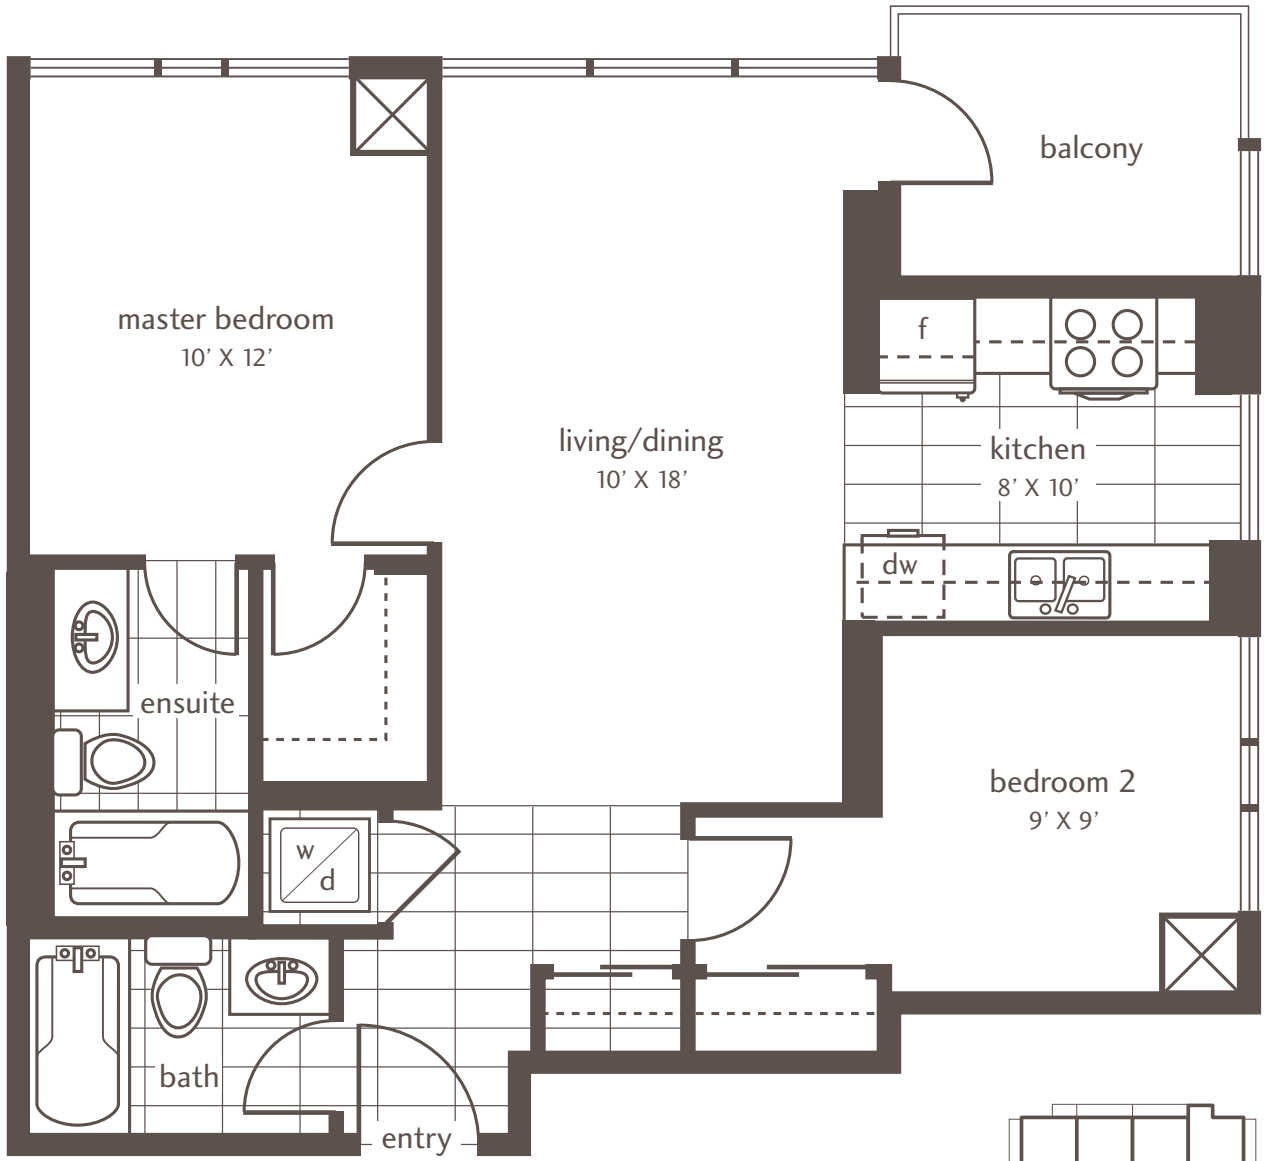

2 BEDROOM 750 SQ FT BALCONY 57 SQ FT

LPH4/LPH7

TOTAL 807 SQ FT

All dimensions, areas and drawings are approximate. Sizes and specifications are subject to change without notice. All illustrations are artist's concept. Actual useable floor space may vary from the stated floor area. E.&O.E.