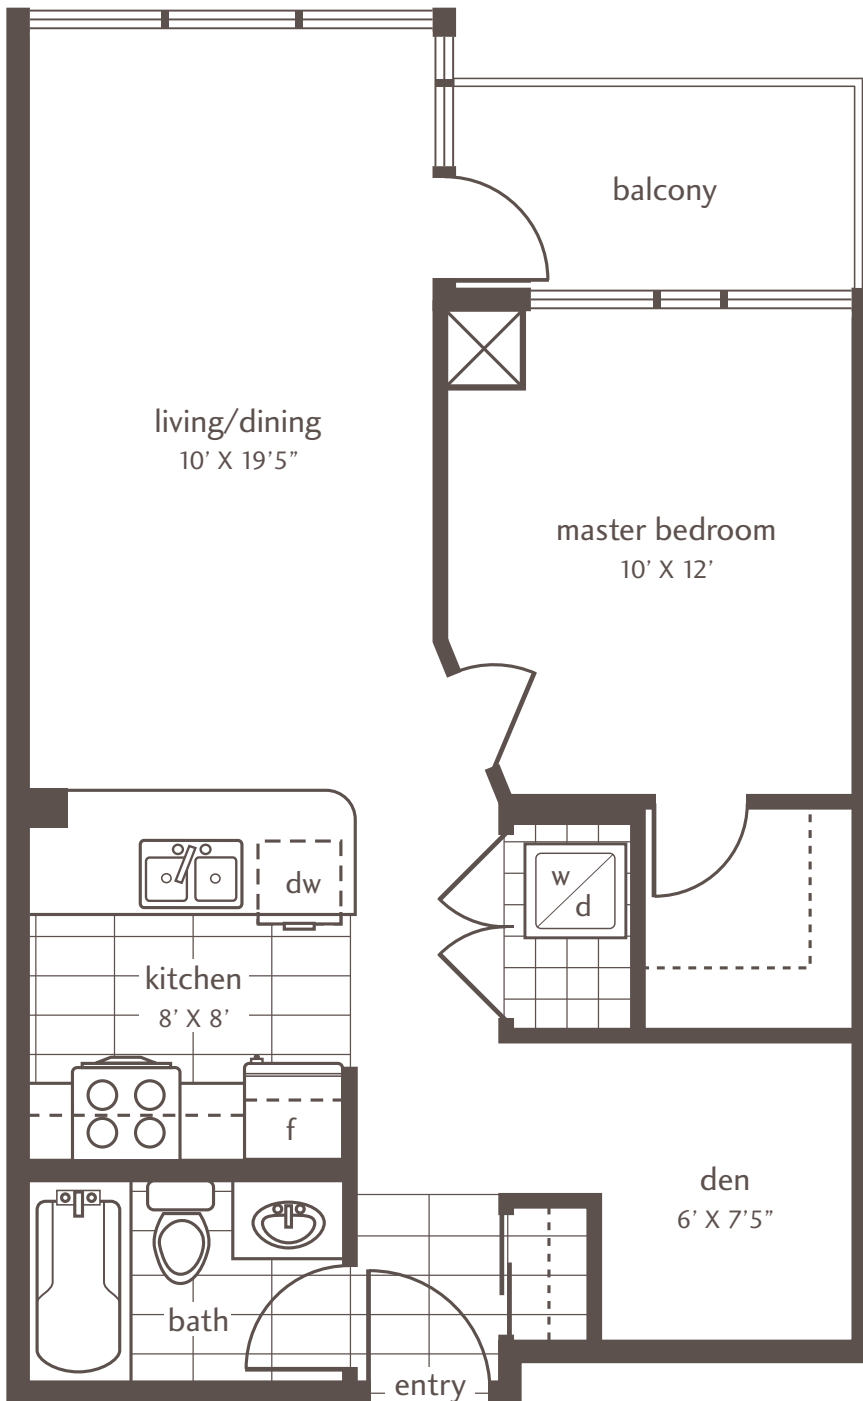

1 BEDROOM + DEN 645 SQ FT BALCONY 50 SQ FT

LPH3/LPH8

TOTAL 695 SQ FT

floor 45

PARKSIDE
VILLAGE
MISSISSAUGA