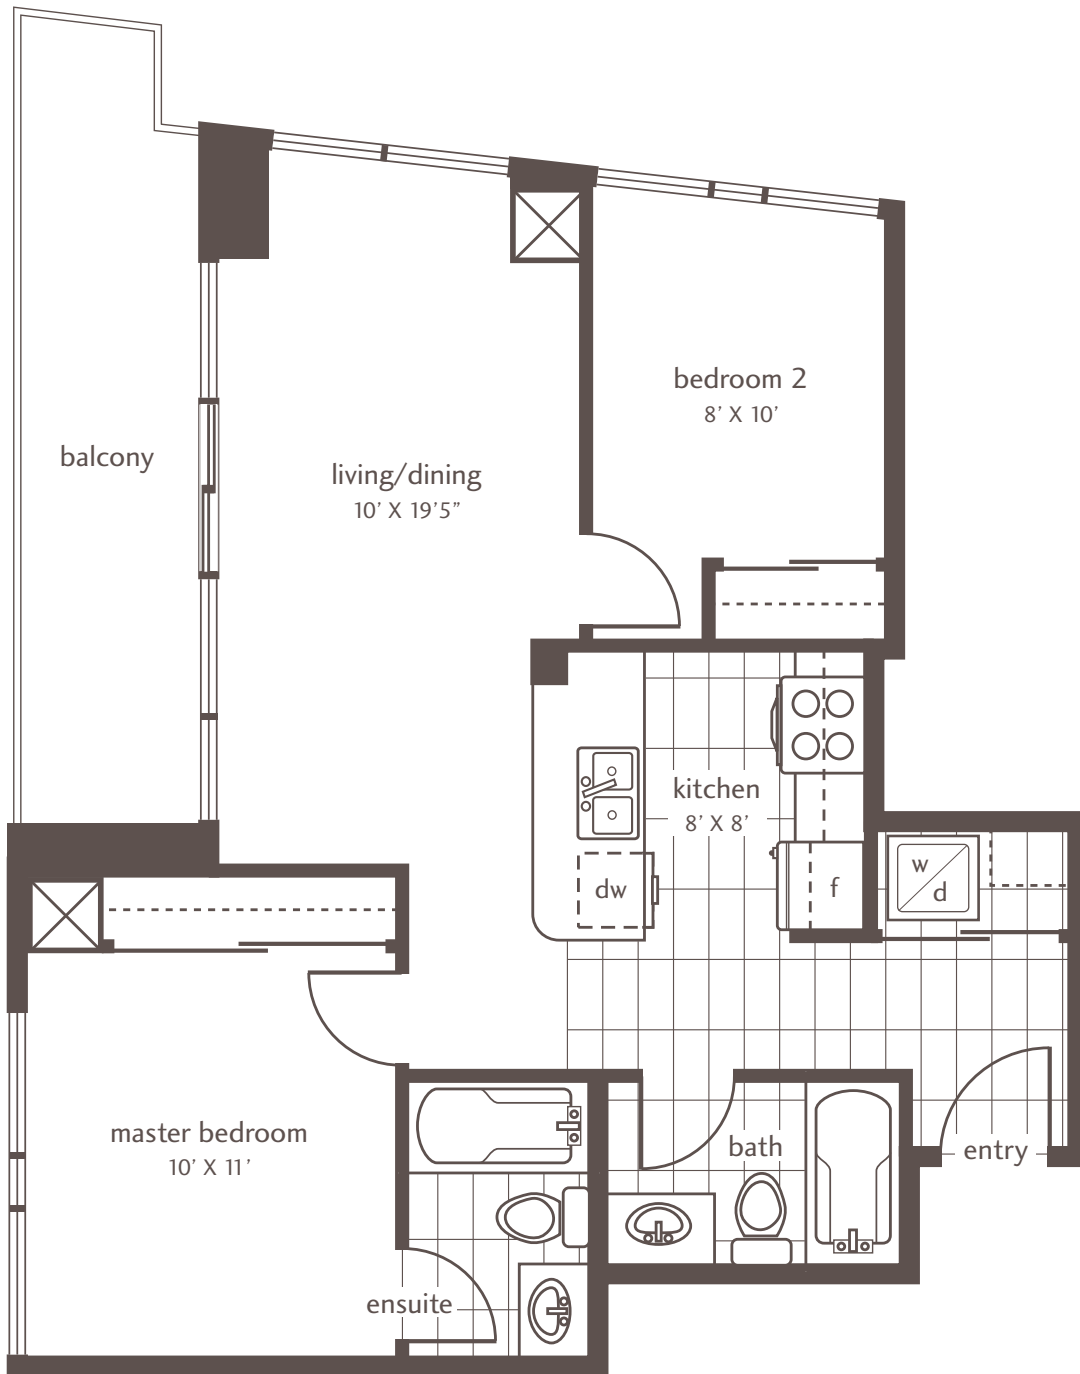

2 BEDROOM 750 SQ FT BALCONY 105 SQ FT **LPH2/PH2** TOTAL 855 SQ FT

floors 35-36

**PARKSIDE
VILLAGE**
MISSISSAUGA